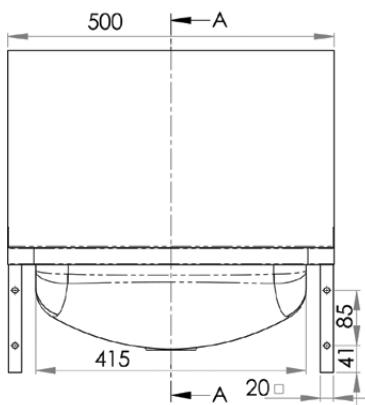

### HB300SB

- 11.5 litre capacity
- Constructed from 1mm 304 grade stainless steel
- 300mm splashback
- 40mm outlet - Suits PW40 & SSBW-40
- Comes complete with wall brackets
- Mirror polish finish
- Available in 1, 2 or 3 tap hole configurations
- Taphole position and size to be indicated when ordering

Top

Front

Cross Section

Use optional SAFETEE-STRIP for no sharp edges