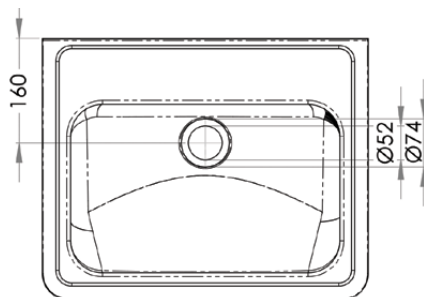

## Wall Mounted Hand Basin with Splashback

### HB300SB

- 11.5 litre capacity
- Constructed from 1mm 304 grade stainless steel
- 300mm splashback
- 40mm outlet - Suits PW40 & SSBW-40
- Comes complete with wall brackets
- Mirror polish finish
- Available in 1, 2 or 3 tap hole configurations
- Taphole position and size to be indicated when ordering

Top

Front

Cross Section

Use optional SAFETEE-STRIP for no sharp edges