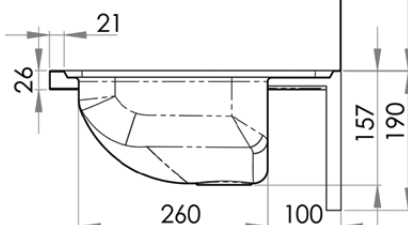

### HB300SB

- 11.5 litre capacity
- Constructed from 1mm 304 grade stainless steel
- 300mm splashback
- 40mm outlet - Suits PW40 & SSBW-40
- Comes complete with wall brackets
- Mirror polish finish
- Available in 1, 2 or 3 tap hole configurations
- Taphole position and size to be indicated when ordering

Top

Front

Cross Section

Use optional SAFETEE-STRIP for no sharp edges