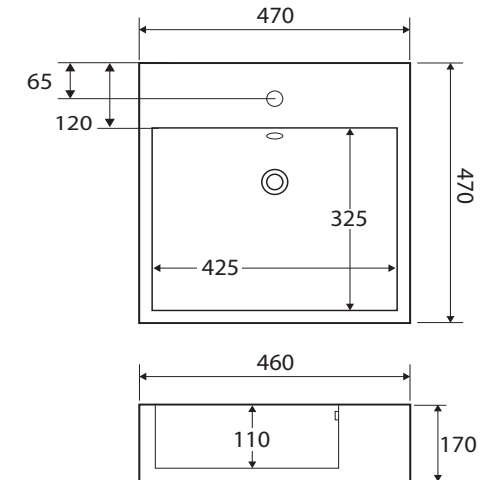

## ABOVE COUNTER BASIN

### Features

- Vitreous china
- Glazed on the back side
- One tap hole with overflow
- Requires 32 mm overflow waste (not included)
- Capacity: 10 litres

**Please note:** This basin is not compatible with Fienza stone tops or vanity units.

While we aim to ensure specifications are correct at the time of publication, Fienza reserves the right to make modifications without prior notice. Physical colour may vary from image shown. All measurements are shown in millimetres. For ceramic products, please allow +/- 10 mm tolerance for manufacturing variance. Always use physical product measurements for mark-ups and roughing-in as the technical drawing may differ from actual product received.