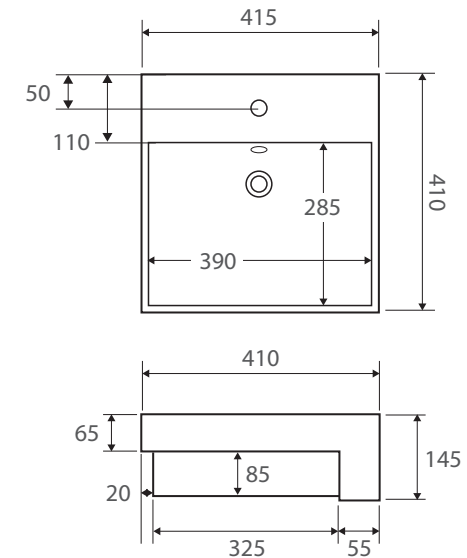

Helen Junior

SEMI-RECESSED BASIN

Features

- Fully vitreous china
- Glazed on the back side
- One tap hole with overflow
- Requires 32 mm waste with overflow (not included)
- Capacity: 7 litres

Please note: Due to the nature of ceramic as a material, small variations in size and shape do occur. Ensure that the measurements of the purchased basin are checked physically BEFORE cutting any counter-top. Specification drawings are a guide only. Fienza will not be held liable for any errors made by external parties when cutting counter-tops.

While we aim to ensure specifications are correct at the time of publication, Fienza reserves the right to make modifications without prior notice. Physical colour may vary from image shown. All measurements are shown in millimetres. For ceramic products, please allow +/- 10 mm tolerance for manufacturing variance. Always use physical product measurements for mark-ups and roughing-in as the technical drawing may differ from actual product received.