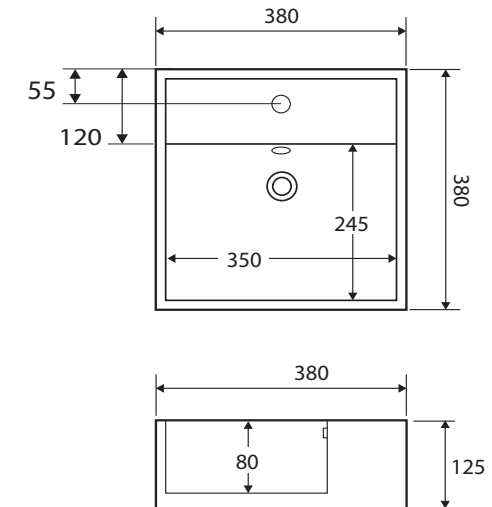

Helen Junior

ABOVE COUNTER BASIN

Features

- Fully vitreous china with gloss white finish
- Glazed on the back side
- Requires 32 mm waste with overflow (not included)
- Can be wall-hung - bolts available separately: [UD10](#)
- Capacity: 6 litres

Available in

1 Tap Hole
TR4148

3 Tap Holes
TR4148-3

Cleaning & Care

- Wipe with a clean, soft cloth and mild soapy water or non-abrasive bathroom cleaner. Test in an inconspicuous area before cleaning the whole basin.
- Avoid placing hot objects, such as hair straighteners, on any surface as these will cause discolouration and marking.
- Spills of hair dye, after-shave lotion, nail polish and remover, aerosol spray and other harsh chemicals should be removed immediately to prevent damage and discolouration. Clean immediately with mild soapy water using a clean, soft cloth.

While we aim to ensure specifications are correct at the time of publication, Fienza reserves the right to make modifications without prior notice. Physical colour may vary from image shown. All measurements are shown in millimetres. For ceramic products, please allow +/- 10 mm tolerance for manufacturing variance. Always use physical product measurements for mark-ups and roughing-in as the technical drawing may differ from actual product received.