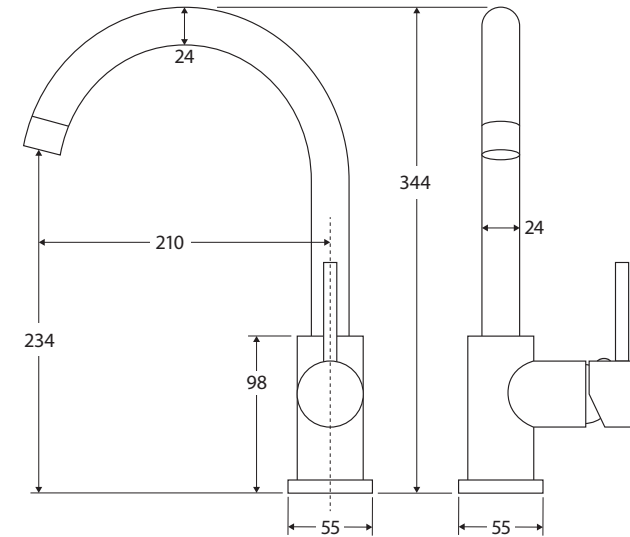

Isabella

GOOSENECK SINK MIXER

Features

- Sleek modern design
- Swivel function
- Designed for kitchen and laundry
- Made from solid brass
- 35 mm cartridge
- PEX split-resistant flexible hoses
- **WELS 4 Star rated, 6.5L/min**

Please note: This product may have a visible Fienza or Watermark logo.

Available in

Polished Chrome
213111

Cleaning & Care

- Regularly clean with mild soapy water using a microfibre cloth.
- In highly polluted or coastal locations, we recommend cleaning 2-3 times per week.
- Do not use harsh detergents, bleach, cream cleaners or citrus based cleaners. These substances are abrasive and will damage the surface.
- Do not use undue pressure and wipe in one direction only.

While we aim to ensure specifications are correct at the time of publication, Fienza reserves the right to make modifications without prior notice. Physical colour may vary from image shown. All measurements are shown in millimetres. Always use physical product measurements for mark-ups and roughing-in as the technical drawing may differ from actual product received.