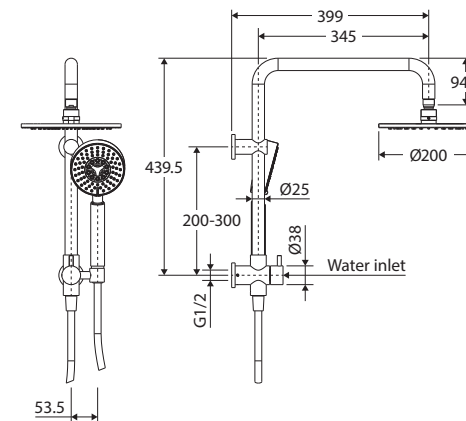

Isabella

TWIN HALF-RAIL SHOWER

Features

- Polished chrome finish
- Integrated top water inlet and diverter
- **WELS 3 Star rated, 9L/min**

Rail:

- Fixed length
- Made from solid brass
- Optional rail support bracket included
- 1.5 metre stainless steel flexible hose

STARRY Overhead Shower (411108):

- 200 mm diameter
- Thin 8 mm profile
- Made from solid brass
- Brass swivel joint
- Female 1/2" BSP inlet

MICHELLE Multifunction Hand Piece (MSH017):

- Five water-flow settings: normal, massage, misting, spray and massage, and spray and misting
- Easy to clean TPR nozzles
- Made from ABS

While we aim to ensure specifications are correct at the time of publication, Fienza reserves the right to make modifications without prior notice. Physical colour may vary from image shown. All measurements are shown in millimetres. Always use physical product measurements for mark-ups and roughing-in as the technical drawing may differ from actual product received.