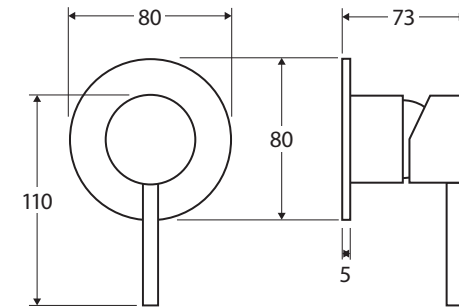

### Features

- Sleek modern design
- Designed for shower and bath
- Made from solid brass
- 40 mm cartridge

**Please note:** This product may have a visible Fienza or Watermark logo.

While we aim to ensure specifications are correct at the time of publication, Fienza reserves the right to make modifications without prior notice. Physical colour may vary from image shown. All measurements are shown in millimetres. Always use physical product measurements for mark-ups and roughing-in as the technical drawing may differ from actual product received.