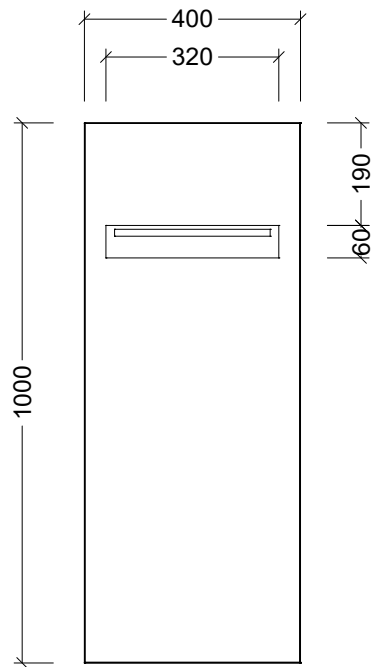

CABINET DETAILS

Range	Jazz
Description	400Wx1000H Rectangle
Cabinet SKU	JZZ-M-400-1000

Timberline Bathroom Products Pty Ltd
 22 Myrtle Drive, Armidale NSW 2350
www.timberline.com.au | 02 6773 8500

PLEASE NOTE: Due to the manufacturing process of ceramic tops, size variation (+/- 3%) is to be expected. E&OE. Copyright ©

MIRROR

BACKING BOARD