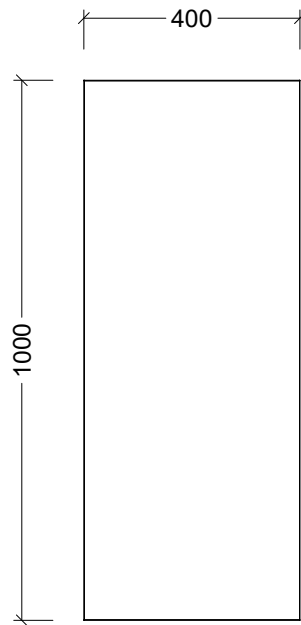

CABINET DETAILS

Range	Jazz
Description	400Wx1000H Rectangle
Cabinet SKU	JZZ-M-400-1000

Timberline Bathroom Products Pty Ltd
 22 Myrtle Drive, Armidale NSW 2350
www.timberline.com.au | 02 6773 8500

PLEASE NOTE: Due to the manufacturing process of ceramic tops, size variation (+/- 3%) is to be expected. E&OE. Copyright ©

MIRROR

BACKING BOARD