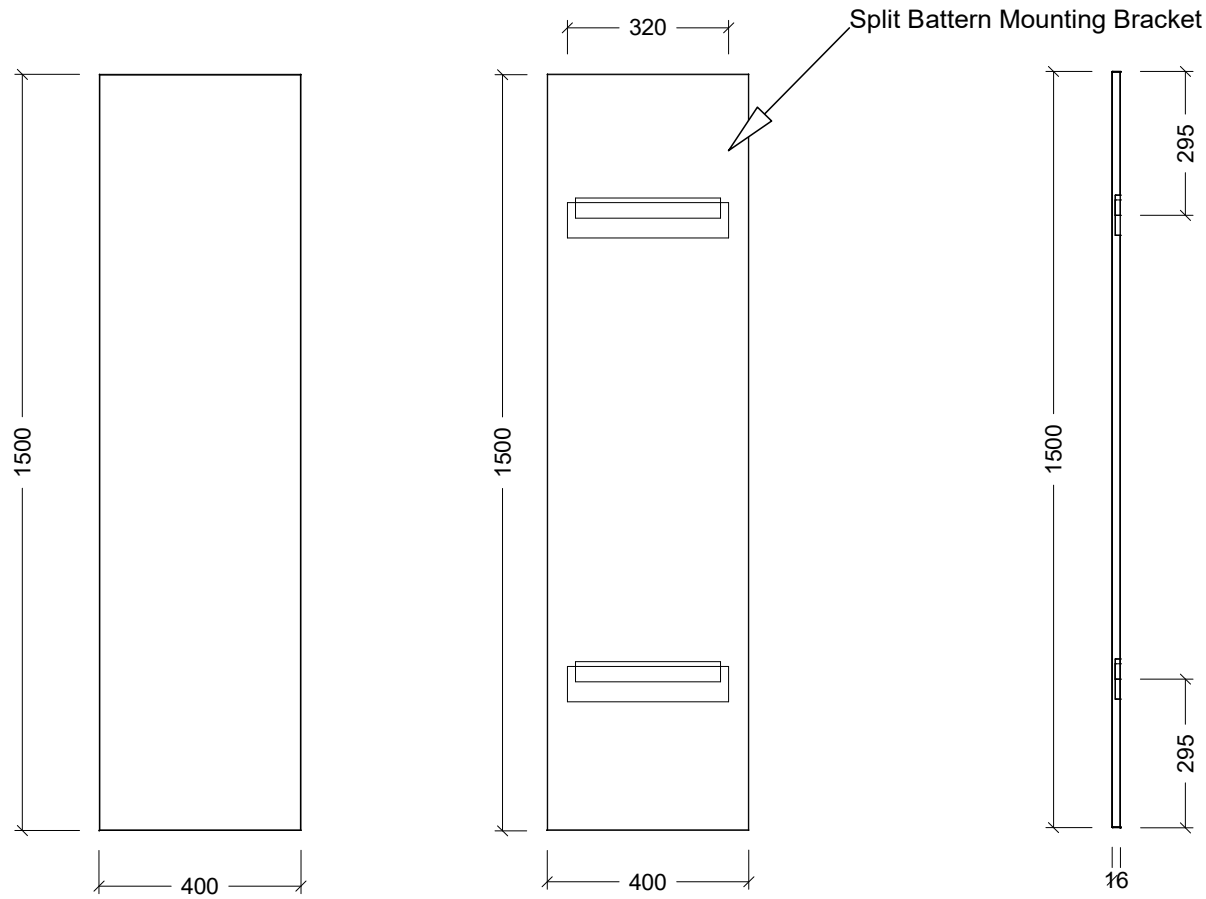

Range	Jazz Mirror
Mount	Wall Hung
Size	400x1500mm
SKU	JZZ-M-400-1500

NOTES

Revision	01
Date	16/10/23

DIMENSIONS SHOWN ARE IN MILLIMETERS, ARE NOMINAL ONLY AND SUBJECT TO CHANGE AT ANY TIME.
DO NOT SCALE DRAWINGS.
INSTALLER TO CONFIRM ALL DIMENSIONS ON-SITE PRIOR TO INSTALL.
SIZE VARIATION (+/- 3%) IS TO BE EXPECTED ON CERAMIC TOPS.
E&OE.