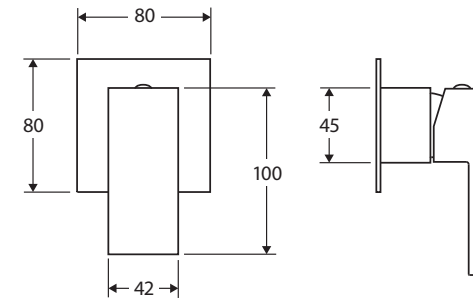

Jet

WALL MIXER

SMALL PLATE

Features

- Modern square design
- Designed for shower and bath
- Made from solid brass
- Quality European cartridge (35 mm)

Please note: This product may have a visible Fienza or Watermark logo.

While we aim to ensure specifications are correct at the time of publication, Fienza reserves the right to make modifications without prior notice. Physical colour may vary from image shown. All measurements are shown in millimetres. Always use physical product measurements for mark-ups and roughing-in as the technical drawing may differ from actual product received.