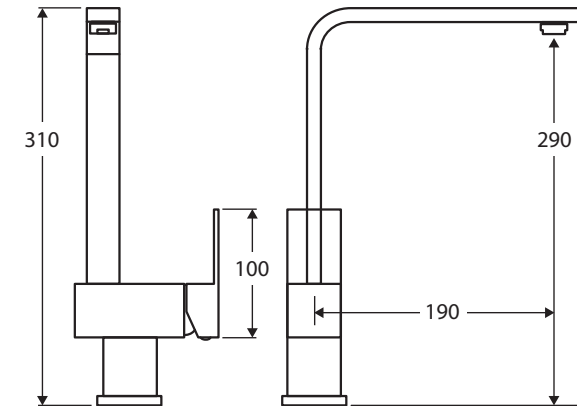

Jet SINK MIXER

Features

- Modern square design
- Swivel function
- Designed for kitchen and laundry
- Made from solid brass
- Quality European cartridge (35 mm)
- PEX split-resistant flexible hoses
- **WELS 4 Star rated, 6.5L/min**

Please note: This product may have a visible Fienza or Watermark logo.

Available in

Polished Chrome
217105

Cleaning & Care

- Regularly clean with mild soapy water using a microfibre cloth.
- In highly polluted or coastal locations, we recommend cleaning 2-3 times per week.
- Do not use harsh detergents, bleach, cream cleaners or citrus based cleaners. These substances are abrasive and will damage the surface.
- Do not use undue pressure and wipe in one direction only.

While we aim to ensure specifications are correct at the time of publication, Fienza reserves the right to make modifications without prior notice. Physical colour may vary from image shown. All measurements are shown in millimetres. Always use physical product measurements for mark-ups and roughing-in as the technical drawing may differ from actual product received.