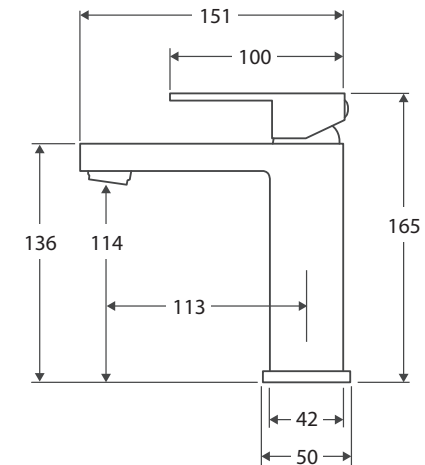

Jet

BASIN MIXER

Features

- Modern square design
- Fixed position
- Made from solid brass
- Quality European cartridge (35 mm)
- PEX split-resistant flexible hoses
- **WELS 5 Star rated, 5L/min**

Please note: This product may have a visible Fienza or Watermark logo.

While we aim to ensure specifications are correct at the time of publication, Fienza reserves the right to make modifications without prior notice. Physical colour may vary from image shown. All measurements are shown in millimetres. Always use physical product measurements for mark-ups and roughing-in as the technical drawing may differ from actual product received.