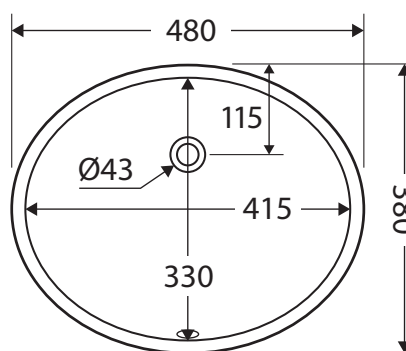

### Undermounted Basin

\$105 • TR908

- Gloss white finish
- Fully vitreous china
- No tap hole
- Overflow at front of bowl
- Requires 32mm waste with overflow (not included)
- Capacity: 9 litres

DOMESTIC WARRANTY: