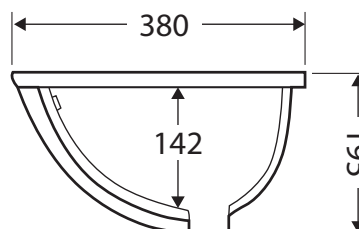

### Undermounted Basin

\$105 • TR908

- Gloss white finish
- Fully vitreous china
- No tap hole
- Overflow at front of bowl
- Requires 32mm waste with overflow (not included)
- Capacity: 9 litres

DOMESTIC WARRANTY: