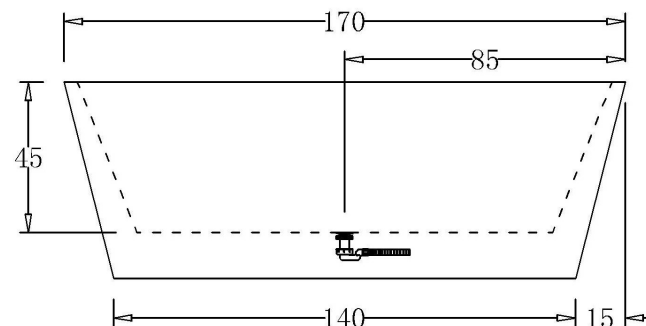

AKEMI FREESTANDING BATH 1700MM WHITE LB1018W17

- Contemporary new design
- Available in white & black exterior/white interior
- Sanitary grade acrylic finish
- Metal frame construction adds strength and durability
- 10 year structural replacement warranty
- Plug & waste and flexible connector purchased separately
- Volume approx. 250 litres
- Must be installed by a licensed plumber