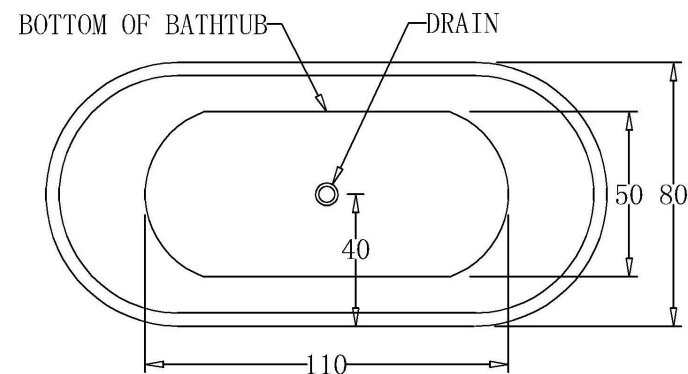

AKEMI FREESTANDING BATH 1700MM WHITE LB1018W17

- Contemporary new design
- Available in white & black exterior/white interior
- Sanitary grade acrylic finish
- Metal frame construction adds strength and durability
- 10 year structural replacement warranty
- Plug & waste and flexible connector purchased separately
- Volume approx. 250 litres
- Must be installed by a licensed plumber