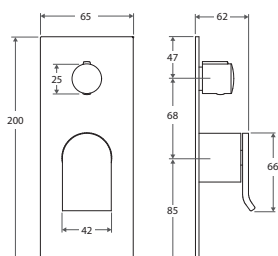

### LINCOLN Wall Mixer with Spout

**\$329 • 224106B**

- Designed for bath or basin
- **WELS 4 Star rated, 7.5L/min**

### LINCOLN Wall Mixer Diverter

**\$249 • 224102B**

- Designed for shower & bath
- WELS rating not required