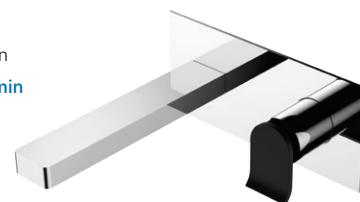

LINCOLN Wall Mixer with Spout

$329 • 224106B

- Designed for bath or basin
- **WELS 4 Star rated, 7.5L/min**