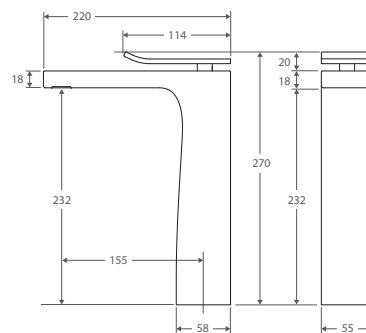

### LINCOLN Basin Mixer

**\$279 • 224103B**

- Fixed position
- **WELS 5 Star rated, 5L/min**

### LINCOLN Tall Basin Mixer

**\$429 • 224107B**

- Fixed position
- **WELS 5 Star rated, 5L/min**