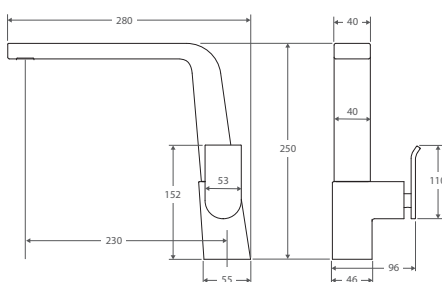

### LINCOLN Tall Basin Mixer

**\$429 • 224107B**

- Fixed position
- **WELS 5 Star rated, 5L/min**

### LINCOLN Swivel Sink Mixer

**\$405 • 224105B**

- Swivel function
- Designed for kitchens
- **WELS 5 Star rated, 5L/min**