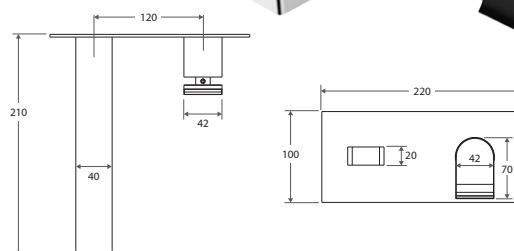

LINCOLN Wall Mixer with Spout

$329 • 224106B

- Designed for bath or basin
- **WELS 4 Star rated, 7.5L/min**