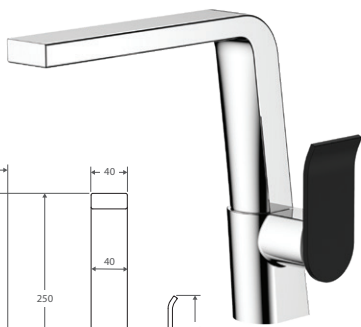

### LINCOLN Basin Mixer

**\$279 • 224103B**

- Fixed position
- **WELS 5 Star rated, 5L/min**

### LINCOLN Tall Basin Mixer

**\$429 • 224107B**

- Fixed position
- **WELS 5 Star rated, 5L/min**

### LINCOLN Swivel Sink Mixer

**\$405 • 224105B**

- Swivel function
- Designed for kitchens
- **WELS 5 Star rated, 5L/min**

### LINCOLN Wall Mixer with Spout

**\$329 • 224106B**

- Designed for bath or basin
- **WELS 4 Star rated, 7.5L/min**