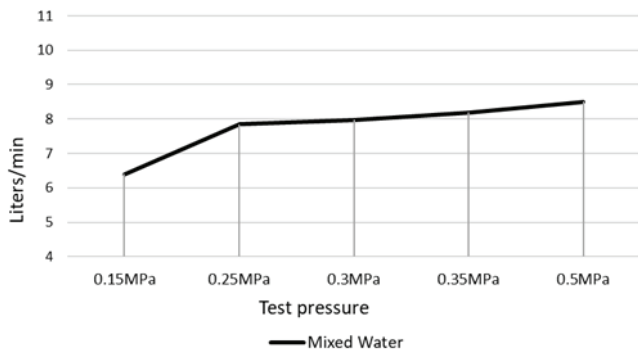

MP01S-B

3 FUNCTION HAND SHOWER

meir®

FEATURES

- Refer to the Meir website for warranty terms & conditions.
- Flow rate 8 L/min at 3 bar
- 3 spray functions
- ABS plastic construction
- Refer to the website for available finish colours.

FLOW RATE GRAPH

CREDENTIALS

- Watermark AS/NZS3718WMK268624
- 3-star WELS rated
- 9 litres p/minute
- WELS registration No: S17650