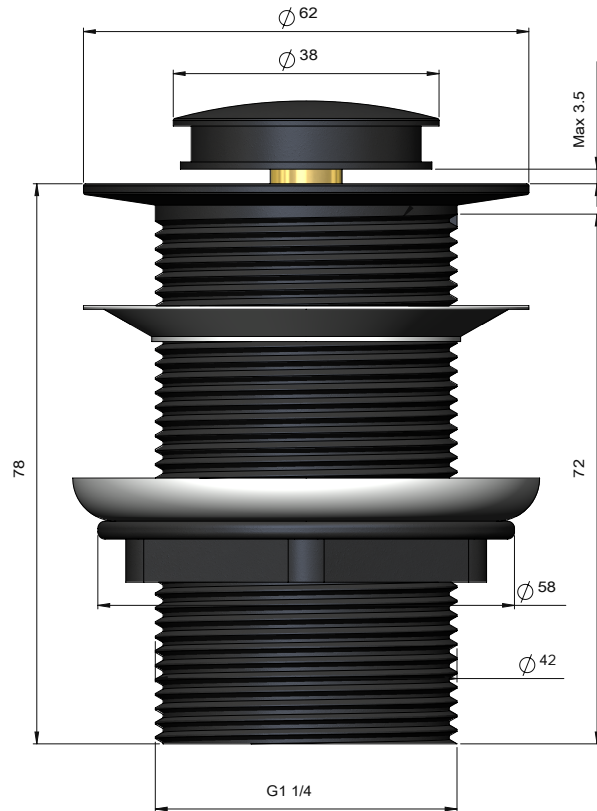

SPECIFICATIONS

CREDENTIALS

- Watermark AS/NZS 3718:2005
- KUKreg4 certified