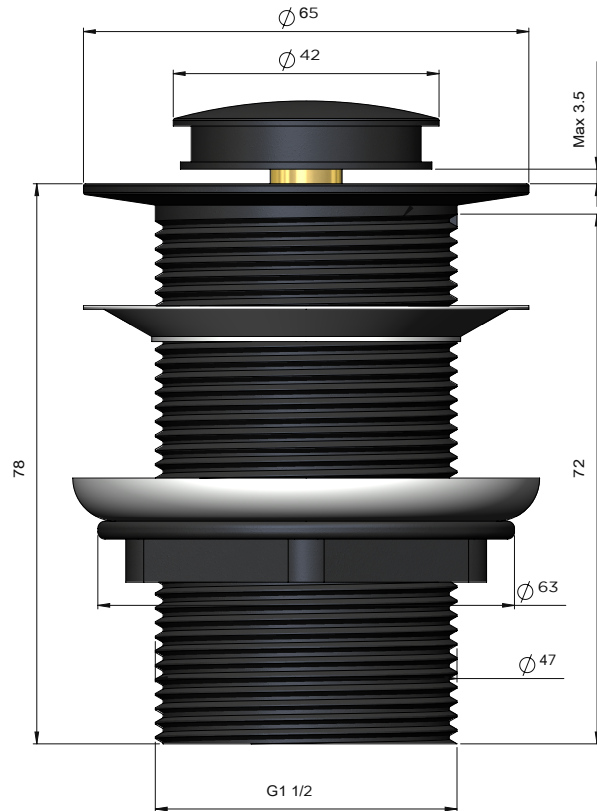

SPECIFICATIONS

CREDENTIALS

- Watermark AS/NZS 3718:2005
- KUKreg4 certified