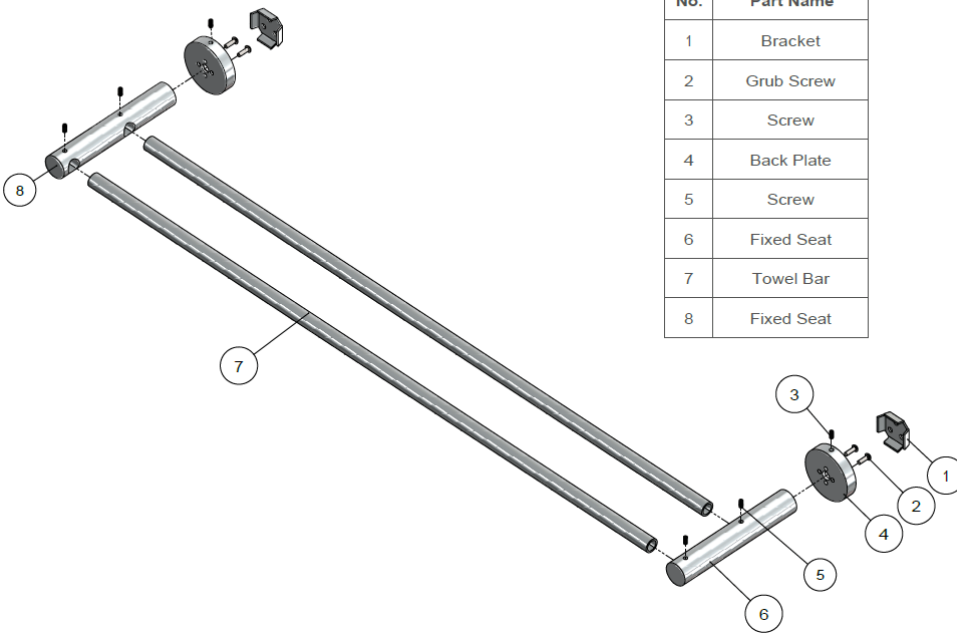

MR01-R-C

ROUND DOUBLE RAIL IN CHROME

meir®

EXPLODED VIEW

No.	Part Name
1	Bracket
2	Grub Screw
3	Screw
4	Back Plate
5	Screw
6	Fixed Seat
7	Towel Bar
8	Fixed Seat

CARE

- Do not install tapware using any form of acetone silicones.
- Do not apply physical items (such as tools) directly to product.
- Never use house-hold or commercial detergents, citrus based cleaners, or abrasive cleaners.
- Clean using a mild washing soap solution rinsed, and dry with a soft cloth.
- Check for any product defects before installation.
- Refer to the installation manual for correct installation.

FEATURES

- Refer to the Meir website for warranty terms & conditions.
- Dimensions applicable to the chrome finish only.
- Box Weight 0.9 kg

SPECIFICATIONS