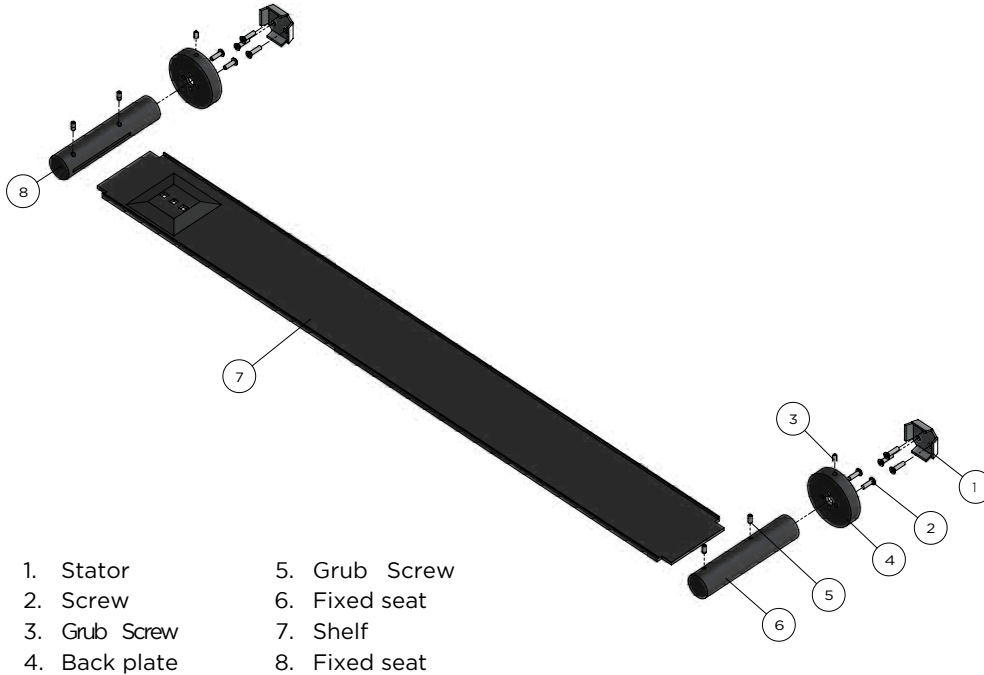

MR08 SHELF

meir®

EXPLODED VIEW

- | | |
|---------------|---------------|
| 1. Stator | 5. Grub Screw |
| 2. Screw | 6. Fixed seat |
| 3. Grub Screw | 7. Shelf |
| 4. Back plate | 8. Fixed seat |

CARE

- Do not install tapware using any form of acetone silicones.
- Do not apply physical items (such as tools) directly to product.
- Never use house-hold or commercial detergents, citrus based cleaners, or abrasive cleaners.
- Clean using a mild washing soap solution rinsed, and dry with a soft cloth.
- Check for any product defects before installation.
- Refer to the installation manual for correct installation.

FEATURES

- Refer to the Meir website for warranty terms & conditions, and available finishes.
- Solid brass construction
- Box Weight 1Kg

SPECIFICATIONS