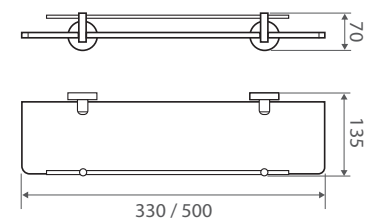

MICHELLE Single Towel Rail

600mm • \$49 • 82701

800mm • \$59 • 8270180

- Fixed length rail (not removable or adjustable)
- Stainless steel construction
- High-strength fixing brackets

MICHELLE Double Towel Rail

600mm • \$69 • 82708

800mm • \$79 • 8270880

- Fixed length rails (not removable or adjustable)
- Stainless steel construction
- High-strength fixing brackets

MICHELLE Glass Shelf

330mm • \$49 • 82707330

500mm • \$55 • 82707500

- Clear glass shelf
- High-strength fixing brackets can be fixed anywhere on glass
- Stainless steel construction

MICHELLE Glass Corner Shelf

200 x 200mm • \$49 • 82714200

250 x 250mm • \$49 • 82714

- Clear glass shelf
- High-strength fixing brackets can be fixed anywhere on glass
- Stainless steel construction