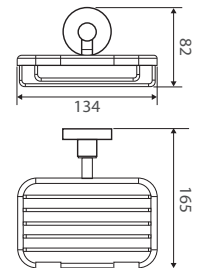

MICHELLE Soap Dish & Soap Basket

Glass Dish • $42 • 82706

Basket • $46 • 82706B

- Chrome finish / clear glass dish
- Stainless steel construction
- High-strength fixing brackets