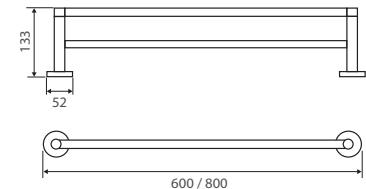

MICHELLE Single Towel Rail

600mm • \$49 • 82701

800mm • \$59 • 8270180

- Fixed length rail (not removable or adjustable)
- Stainless steel construction
- High-strength fixing brackets

MICHELLE Double Towel Rail

600mm • \$69 • 82708

800mm • \$79 • 8270880

- Fixed length rails (not removable or adjustable)
- Stainless steel construction
- High-strength fixing brackets

MICHELLE Glass Shelf

330mm • \$49 • 82707330

500mm • \$55 • 82707500

- Clear glass shelf
- High-strength fixing brackets can be fixed anywhere on glass
- Stainless steel construction

MICHELLE Glass Corner Shelf

200 x 200mm • \$49 • 82714200

250 x 250mm • \$49 • 82714

- Clear glass shelf
- High-strength fixing brackets can be fixed anywhere on glass
- Stainless steel construction