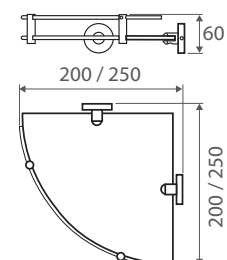

MICHELLE Single Towel Rail

600mm • \$49 • 82701

800mm • \$59 • 8270180

- Fixed length rail (not removable or adjustable)
- Stainless steel construction
- High-strength fixing brackets

MICHELLE Double Towel Rail

600mm • \$69 • 82708

800mm • \$79 • 8270880

- Fixed length rails (not removable or adjustable)
- Stainless steel construction
- High-strength fixing brackets

MICHELLE Glass Shelf

330mm • \$49 • 82707330

500mm • \$55 • 82707500

- Clear glass shelf
- High-strength fixing brackets can be fixed anywhere on glass
- Stainless steel construction

MICHELLE Glass Corner Shelf

200 x 200mm • \$49 • 82714200

250 x 250mm • \$49 • 82714

- Clear glass shelf
- High-strength fixing brackets can be fixed anywhere on glass
- Stainless steel construction