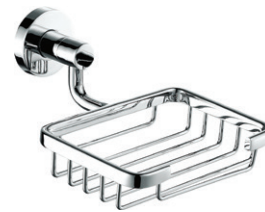

ACCESSORIES

MICHELLE Toilet Brush

\$65 • 82710

- White ceramic tumbler
- Tumbler is removable for easy cleaning
- Chrome finish
- Stainless steel construction
- High-strength fixing brackets

MICHELLE Toilet Roll Holder

\$39 • 82703B

- Chrome finish
- Stainless steel construction
- High-strength fixing brackets

MICHELLE Toilet Roll Holder with Flap

\$36 • 82703

- Chrome finish
- Stainless steel construction
- High-strength fixing brackets

MICHELLE Soap Dish & Soap Basket

Glass Dish • \$42 • 82706

Basket • \$46 • 82706B

- Chrome finish / clear glass dish
- Stainless steel construction
- High-strength fixing brackets

MICHELLE Robe Hooks

Single • \$30 • 82704A

Double • \$30 • 82704

- Chrome finish
- Stainless steel construction
- High-strength fixing brackets

MICHELLE Tumbler

\$39 • 82705

- Clear glass tumbler
- Tumbler is removable for easy cleaning
- Chrome finish
- Stainless steel construction
- High-strength fixing brackets