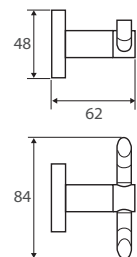

MICHELLE Robe Hooks

Single • $30 • 82704A

Double • $30 • 82704

- Chrome finish
- Stainless steel construction
- High-strength fixing brackets