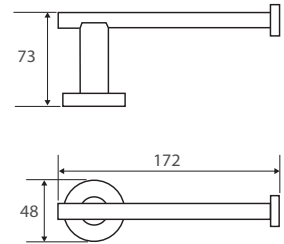

MICHELLE Toilet Roll Holder

$39 • 82703B

- Chrome finish
- Stainless steel construction
- High-strength fixing brackets