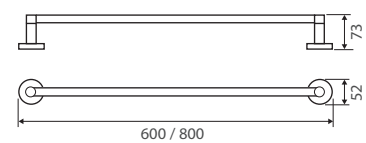

MICHELLE Single Towel Rail

600mm • \$49 • 82701

800mm • \$59 • 8270180

- Fixed length rail (not removable or adjustable)
- Stainless steel construction
- High-strength fixing brackets

MICHELLE Double Towel Rail

600mm • \$69 • 82708

800mm • \$79 • 8270880

- Fixed length rails (not removable or adjustable)
- Stainless steel construction
- High-strength fixing brackets

MICHELLE Glass Shelf

330mm • \$49 • 82707330

500mm • \$55 • 82707500