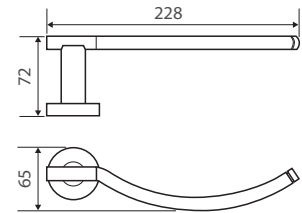

ACCESSORIES

MICHELLE Hand Towel Ring

\$36 • 82702

- Chrome finish
- Stainless steel construction
- High-strength fixing brackets

MICHELLE Hand Towel Holder

\$43 • 82702B

- Chrome finish
- Stainless steel construction
- High-strength fixing brackets

MICHELLE Single Towel Rail

600mm • \$49 • 82701

800mm • \$59 • 8270180

- Fixed length rail (not removable or adjustable)
- Stainless steel construction
- High-strength fixing brackets

MICHELLE Double Towel Rail

600mm • \$69 • 82708

800mm • \$79 • 8270880

- Fixed length rails (not removable or adjustable)
- Stainless steel construction
- High-strength fixing brackets

MICHELLE Glass Shelf

330mm • \$49 • 82707330

500mm • \$55 • 82707500