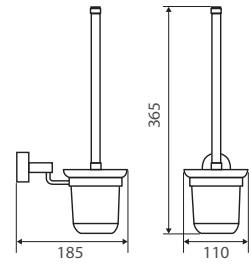

ACCESSORIES

MICHELLE Toilet Brush

$65 • 82710

- White ceramic tumbler
- Tumbler is removable for easy cleaning
- Chrome finish
- Stainless steel construction
- High-strength fixing brackets