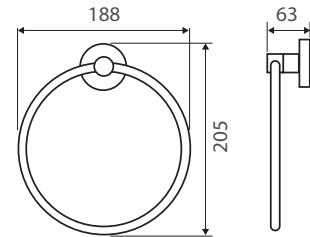

ACCESSORIES

MICHELLE Hand Towel Ring

\$36 • 82702

- Chrome finish
- Stainless steel construction
- High-strength fixing brackets

MICHELLE Hand Towel Holder

\$43 • 82702B

- Chrome finish
- Stainless steel construction
- High-strength fixing brackets

MICHELLE Single Towel Rail

600mm • \$49 • 82701

800mm • \$59 • 8270180

- Fixed length rail (not removable or adjustable)
- Stainless steel construction
- High-strength fixing brackets

MICHELLE Double Towel Rail

600mm • \$69 • 82708

800mm • \$79 • 8270880

- Fixed length rails (not removable or adjustable)
- Stainless steel construction
- High-strength fixing brackets

MICHELLE Glass Shelf

330mm • \$49 • 82707330

500mm • \$55 • 82707500