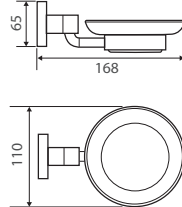

MICHELLE Soap Dish & Soap Basket

Glass Dish • $42 • 82706

Basket • $46 • 82706B

- Chrome finish / clear glass dish
- Stainless steel construction
- High-strength fixing brackets