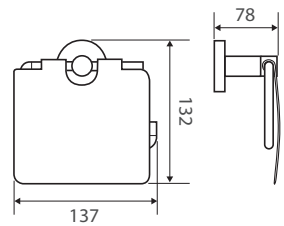

\$39 • 82703B

- Chrome finish
- Stainless steel construction
- High-strength fixing brackets

MICHELLE Toilet Roll Holder with Flap

\$36 • 82703

- Chrome finish
- Stainless steel construction
- High-strength fixing brackets