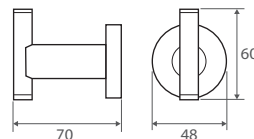

MICHELLE Robe Hooks

Single • $30 • 82704A

Double • $30 • 82704

- Chrome finish
- Stainless steel construction
- High-strength fixing brackets