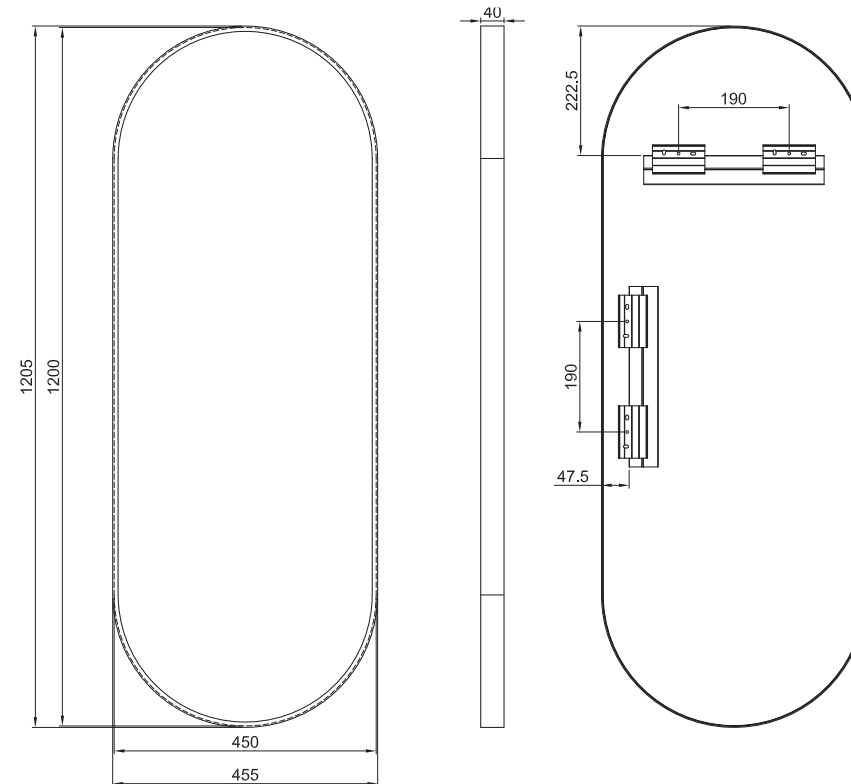

Please check actual product in box for bracket type used

MODERN OBLONG 460X1210

NON-LED MIRROR

SPECIFICATIONS

WIDTH	455mm
HEIGHT	1205mm
DEPTH	40mm
WEIGHT	7kg
ORIENTATION	Landscape/Portrait

FEATURES

- Copper Free Mirror
- Coloured Aluminium Frame

FINISH		PRODUCT CODE
Brushed Brass		MO46121-BB
Brushed Nickel		MO46121-BN
Gun Metal		MO46121-GM
Matte Black		MO46121-MB
Matte White		MO46121-MW

Disclaimer: All LED Products requiring hardwiring must be installed by a licensed electrician in accordance with local regulations. Sizes are in mm and nominal and should be checked prior to installation. Actual colours may vary so please check colour samples before ordering. Installation is acceptance of our products. Installation of faulty, warped, chipped or damaged products will void our warranty.