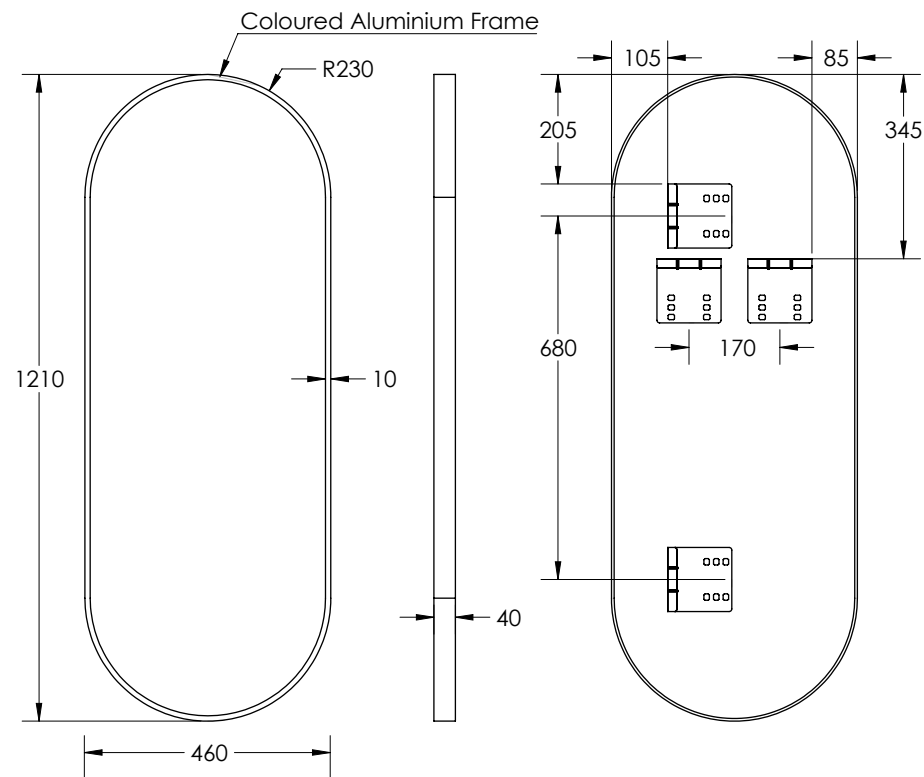

Please check actual product in box for bracket type used

MODERN OBLONG 460X1210

NON-LED MIRROR

SPECIFICATIONS

WIDTH	460mm
HEIGHT	1210mm
DEPTH	40mm
WEIGHT	7kg
ORIENTATION	Landscape/Portrait

FEATURES

- Copper Free Mirror
- Coloured Aluminium Frame

FINISH		PRODUCT CODE
Brushed Brass		MO46121-BB
Brushed Nickel		MO46121-BN
Gun Metal		MO46121-GM
Matte Black		MO46121-MB
Matte White		MO46121-MW

Disclaimer: All LED Products requiring hardwiring must be installed by a licensed electrician in accordance with local regulations. Sizes are in mm and nominal and should be checked prior to installation. Actual colours may vary so please check colour samples before ordering. Installation is acceptance of our products. Installation of faulty, warped, chipped or damaged products will void our warranty.

Please check actual product in box for bracket type used

MODERN OBLONG 460X1210

NON-LED MIRROR

SPECIFICATIONS

WIDTH	455mm
HEIGHT	1205mm
DEPTH	40mm
WEIGHT	7kg
ORIENTATION	Landscape/Portrait

FEATURES

- Copper Free Mirror
- Coloured Aluminium Frame