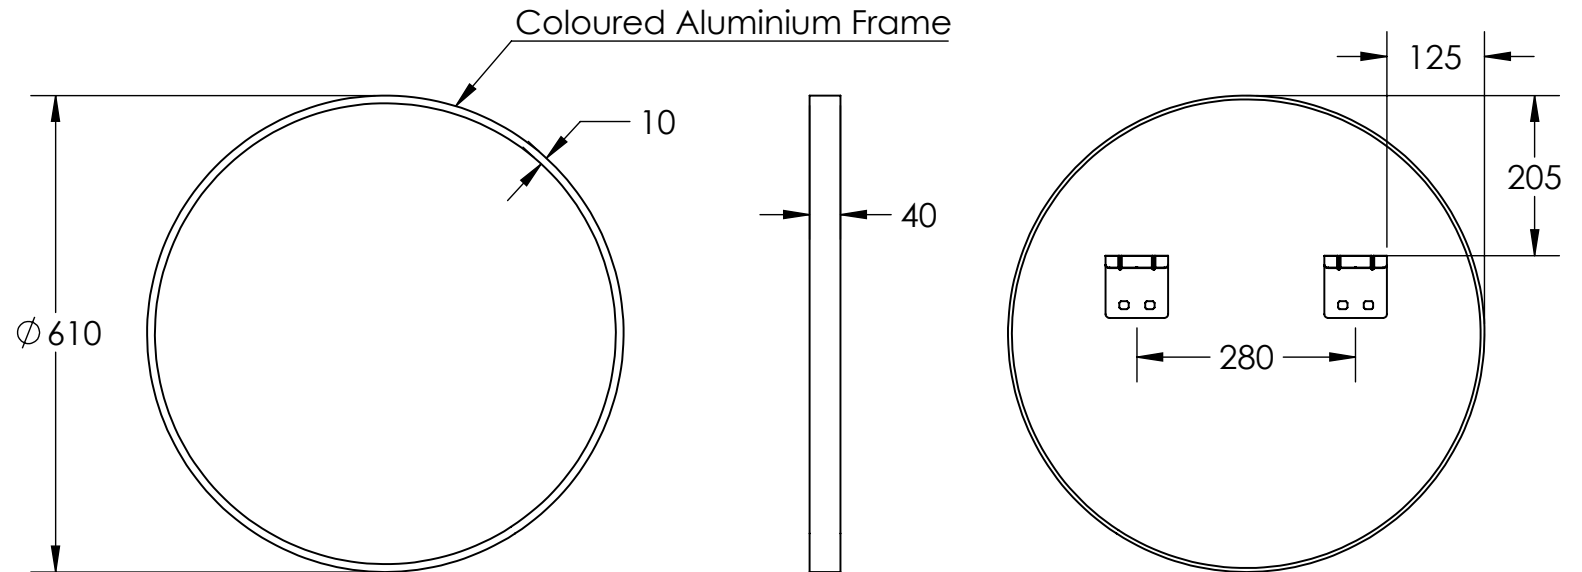

MODERN ROUND 610

NON-LED MIRROR

SPECIFICATIONS

WIDTH	610mm
HEIGHT	610mm
DEPTH	40mm
WEIGHT	5kg

FEATURES

Copper Free Mirror
Coloured Aluminium Frame

FINISH		PRODUCT CODE
Brushed Brass		MR61-BB
Brushed Nickel		MR61-BN
Gun Metal		MR61-GM
Matte Black		MR61-MB
Matte White		MR61-MW