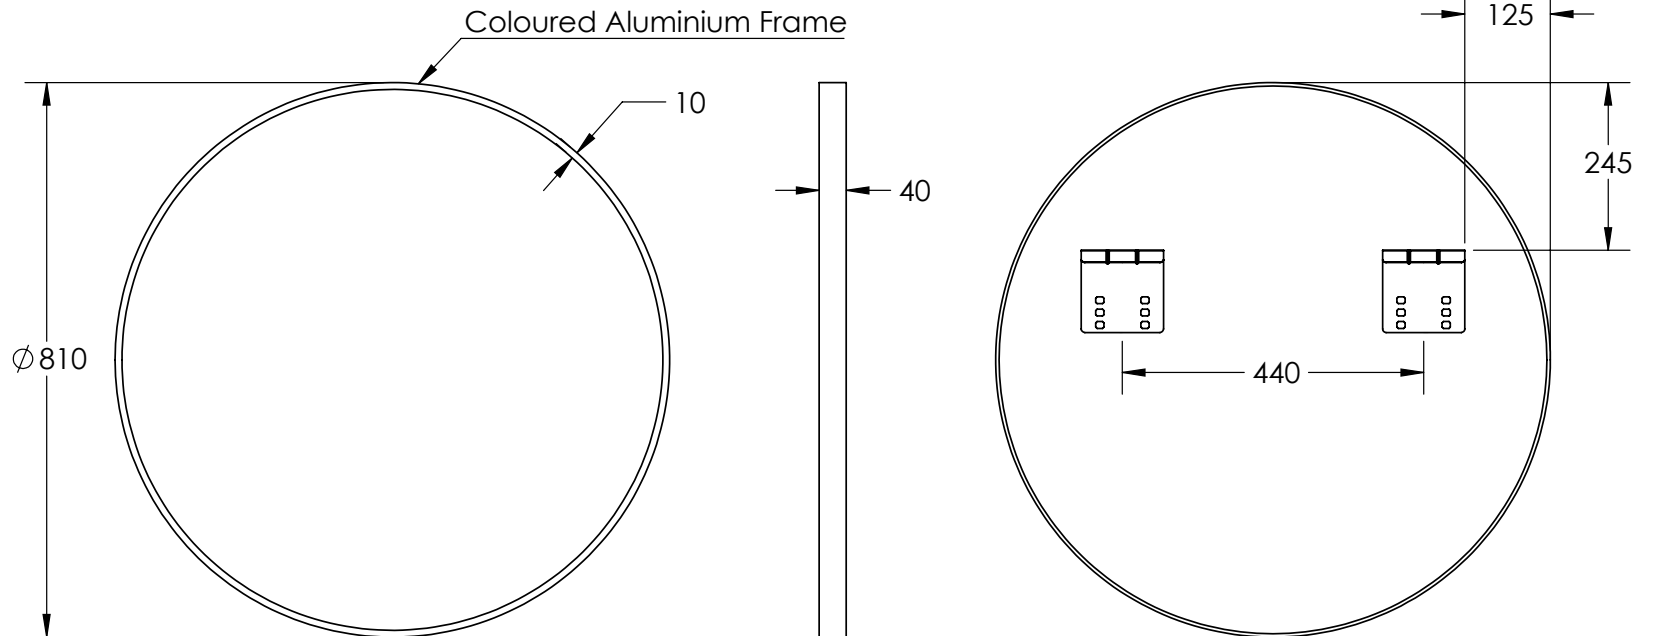

MODERN ROUND 810

NON-LED MIRROR

SPECIFICATIONS

WIDTH	810mm
HEIGHT	810mm
DEPTH	40mm
WEIGHT	7kg

FEATURES

- Copper Free Mirror
- Coloured Aluminium Frame

FINISH

PRODUCT CODE

Brushed Brass		MR81-BB
Brushed Nickel		MR81-BN
Gun Metal		MR81-GM
Matte Black		MR81-MB
Matte White		MR81-MW

Disclaimer: All LED Products requiring hardwiring must be installed by a licensed electrician in accordance with local regulations. Sizes are in mm and nominal and should be checked prior to installation. Actual colours may vary so please check colour samples before ordering. Installation is acceptance of our products. Installation of faulty, warped, chipped or damaged products will void our warranty.