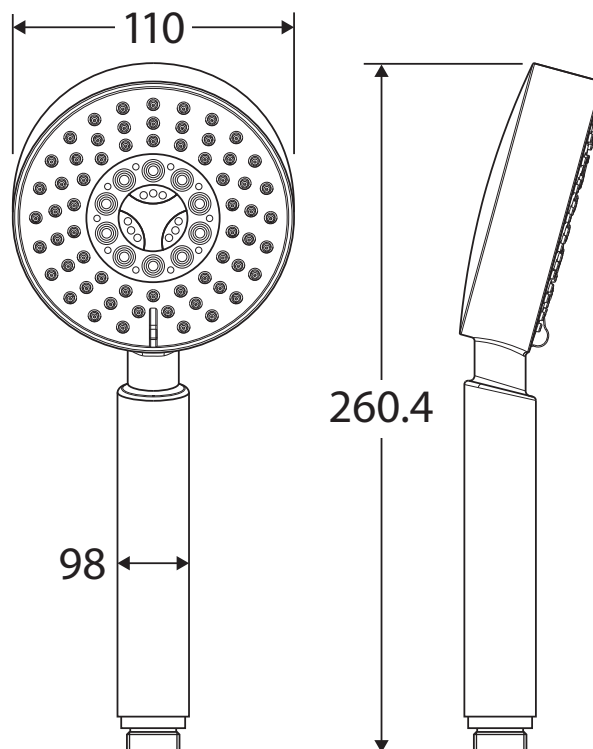

SHOWERS

MICHELLE

Hand Held Shower Head

\$49 • MSH017

- 5 functions
- Chrome finish
- ABS construction
- Male 1/2" BSP thread
- WELS 3 Star rated, 7L/min
- WELS Registration: S08750

WARRANTIES: DOMESTIC USE

15 YEAR SHOWER HEAD
15 YEARS replacement parts or product

WARRANTIES: COMMERCIAL USE

7 YEAR SHOWER HEAD
7 YEARS replacement parts or product