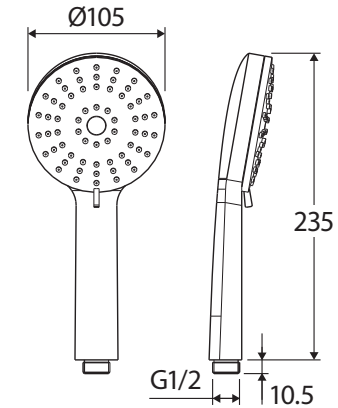

# Empire HAND PIECE

## Features

- Three water-flow settings: normal, massage or combination
- Easy to clean TPR nozzles
- Made from ABS
- **WELS 3 Star rated, 9L/min**

While we aim to ensure specifications are correct at the time of publication, Fienza reserves the right to make modifications without prior notice. Physical colour may vary from image shown. All measurements are shown in millimetres. Always use physical product measurements for mark-ups and roughing-in as the technical drawing may differ from actual product received.