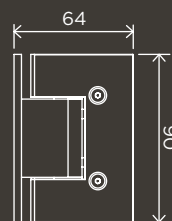

Glass Fixing U Bracket

MGA03N