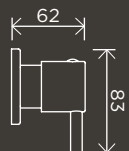

Diverter Mixer Body

MW27BDY

WALL & HOB TAPS

Square Quarter Turn Wall Top Assemblies

MW04

Round Quarter Turn Wall Top Assemblies

MW06

Closed Position