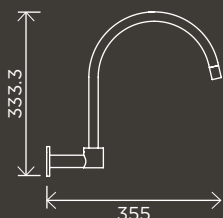

Square Wall Spout

MS01

Round Curved Spout

MS05

Round Curved Spout 130mm

MS05-130

Round High-Rise Swivel Wall Spout

MS07