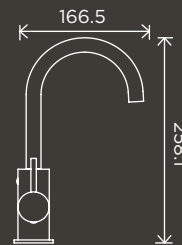

Round Gooseneck Basin Mixer