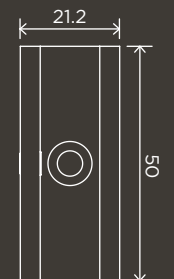

BATHROOM ACCESSORIES & HARDWARE

MR08

MTO01-R

MHT02B

MP05-R

MGA04N

MP04F-UNI-PVDBZ

MP04-A

MP04-B

MP04-B40

MP06-50

MP06-80

MP06-100

Shower Waste with Tile Insert 100mm Outlet

MP06N-T100

MGA02N

MGA03N

MGA01N

115.884.00.1N