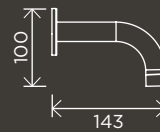

Square Wall Spout

MS01

Round Curved Spout

MS05

Round Curved Spout 130mm

MS05-130

Round High-Rise Swivel Wall Spout

MS07