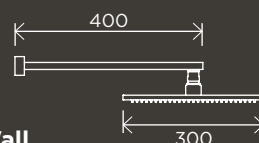

MZ06-R

Three-Function Hand Shower Wand

MP01-B

Three-Function Hand Shower Wand

MP01S-B

Square Wall Shower 300mm Rose, 400mm Arm

MA0103

Square Ceiling Shower 300mm Rose, 200mm Dropper