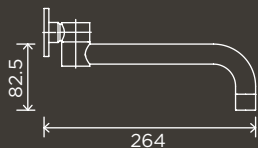

Wall Swivel Spout