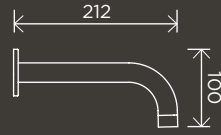

Outdoor Universal Round Curved Spout - SS316

MS12N-SS316