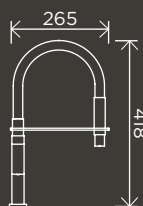

Square Flexible Kitchen Mixer Tap

MK05

MK17