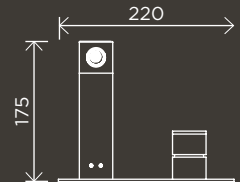

Square Wall Combination Mixer and Spout

MC01