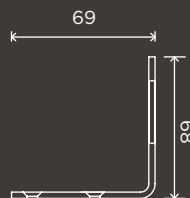

Outdoor Soap Dispenser Bracket - SS316

MP10N-SS316