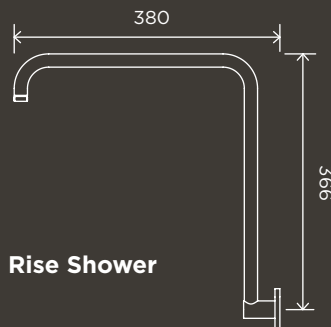

MZ0402-R

**200mm Rose, Curved
Combination Shower
Rail, Single-Function
Hand Shower**

MZ0904-R

**300mm Rose, Curved
Combination Shower
Rail, Single-Function
Hand Shower**

MZ0906-R

SHOWERS

Round Wall Shower Arm 400mm

MA02-400

Round Wall Shower Curved Arm 400mm

MA09-400

High Rise Shower Arm

MA11

Round Ceiling Shower Arm 300mm

MA07-300

Round Shower Rose 300mm