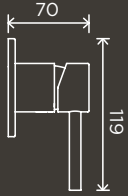

OUTDOOR RANGE

Outdoor Wall Mixer - SS316

MW16N-SS316