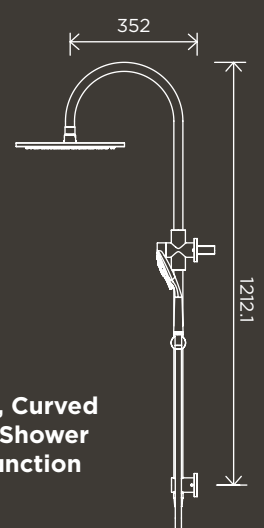

**300mm Rose, Curved
Combination Shower
Rail, Three-Function
Hand Shower**

MZ0906

**Round Hand
Shower on
Rail Column**

MZ0402-R