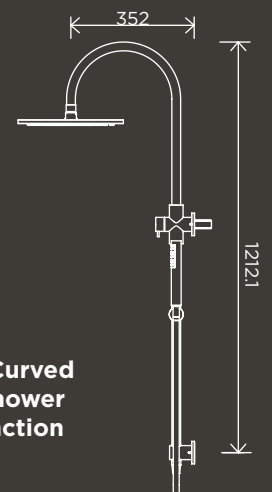

**300mm Rose, Curved
Combination Shower
Rail, Single-Function
Hand Shower**

MZ0906-R