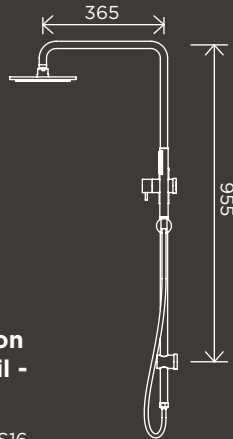

OUTDOOR RANGE

MW16N-SS316

Outdoor Combination Shower Rail - SS316

MZ1004N-R-SS16

Outdoor Round Shower Rose 200mm - SS316

MH14N-SS316