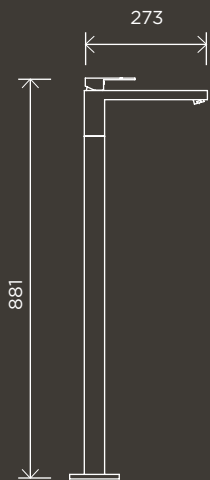

BATH MIXERS

Square Freestanding Bath Mixer