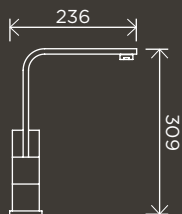

KITCHEN MIXERS

Square Kitchen Mixer Tap

MK01

Round Kitchen Mixer Tap

MK02