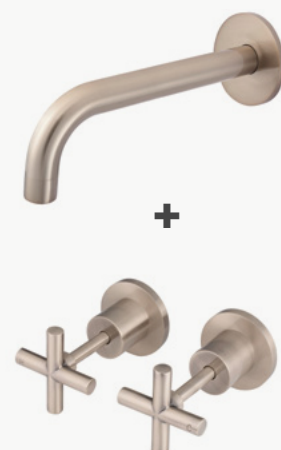

SWIVEL FUNCTION

Wall Swivel Spout
MS16-CH
RRP \$299

NEW

SWIVEL FUNCTION

Round High-Rise Swivel Wall Spout
MS07-CH
RRP \$319

SWIVEL FUNCTION

Round High-Rise Swivel Hob Spout
MS08-CH
RRP \$269
WELS 4-star;
6.5L/min. Reg: T41582

SWIVEL FUNCTION

Deck Mounted Spout
MS11-CH
RRP \$249
WELS 5-star;
6L/min. Reg: T42680

CHOOSE YOUR OWN TAP AND SPOUT COMBINATION

Meir offers a range of wall mounted taps and mixers that you can customise with your preferred spout. Whether its to pair with a basin or bath, there's an option to create your perfect look.