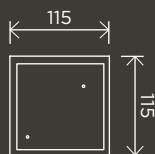

MP06N-T100

Glass to Wall Shower Door Hinge

MGA02N