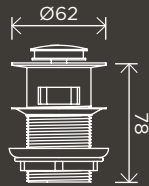

Basin Pop Up Waste 32mm - Overflow / Slotted

MP04-A

Basin Pop Up Waste 32mm - No Overflow / Unslotted

MP04-B