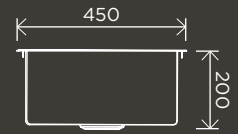

**Kitchen Sink - Single Bowl
450 x 450**

MKSP-S450450