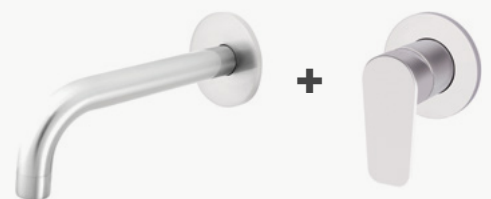

NEW
SWIVEL FUNCTION

Wall Swivel Spout
MS16-C
RRP \$199

SWIVEL FUNCTION

Round High-Rise Swivel Wall Spout
MS07-C
RRP \$189

SWIVEL FUNCTION

Round High-Rise Swivel Hob Spout
MS08-C
RRP \$209
WELS 4-star;
6.5L/min. Reg: T41582

SWIVEL FUNCTION

Deck Mounted Spout
MS11-C
RRP \$189
WELS 5-star;
6L/min. Reg: T42680

CHOOSE YOUR OWN SPOUT AND TAP COMBINATION

Meir offers a range of wall mounted taps and mixers that you can customise with your preferred spout. Whether its to pair with a basin or bath, there's an option to create your perfect look.