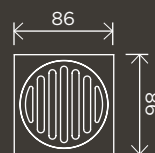

MP04-B

40mm Pop Up Waste - No Overflow / Unslotted

MP04-B40

Square Floor Grate Shower Drain 50mm Outlet

MP06-50

Square Floor Grate Shower Drain 80mm Outlet

MP06-80

Square Floor Grate Shower Drain 100mm Outlet