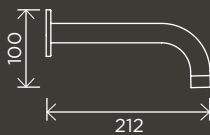

Square Wall Spout

MS01

Round Curved Spout

MS05

Round Curved Spout 130mm

MS05-130

Round High-Rise Swivel Wall Spout

MS07