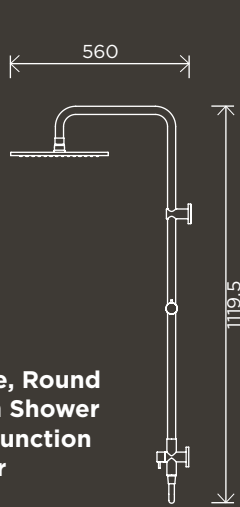

SHOWERS

**300mm Rose, Round
Combination Shower
Rail Single-Function
Hand Shower**

MZ0706-R

**Square Combination
Shower Rail
300mm Rose**

MZ0203

**200mm Rose, Round
Combination Shower
Rail Single-Function
Hand Shower**