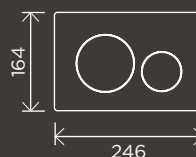

Sigma21 Dual Flush Plate by Geberit

115.884.00.1N