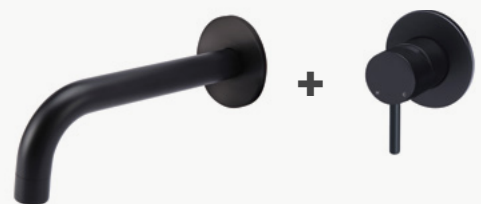

MS07
RRP \$249

SWIVEL
FUNCTION

Round High-Rise
Swivel Hob Spout

MS08
RRP \$229
WELS 4-star;
6.5L/min. Reg: T41582

SWIVEL
FUNCTION

NEW

Deck Mounted
Spout

MS11
RRP \$209
WELS 5-star;
6L/min. Reg: T42680

CHOOSE YOUR OWN SPOUT AND TAP COMBINATION

Meir offers a range of wall mounted taps and mixers that you can customise with your preferred spout. Whether its to pair with a basin or bath, there's an option to create your perfect look.