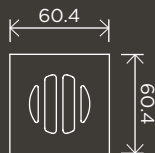

MP04-B

40mm Pop Up Waste - No Overflow / Unslotted

MP04-B40

Square Floor Grate Shower Drain 50mm Outlet

MP06-50

Square Floor Grate Shower Drain 80mm Outlet

MP06-80

Square Floor Grate Shower Drain 100mm Outlet