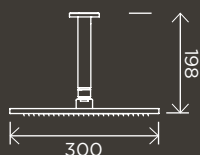

Square Ceiling Shower 300mm Rose, 200mm Dropper

MA0403