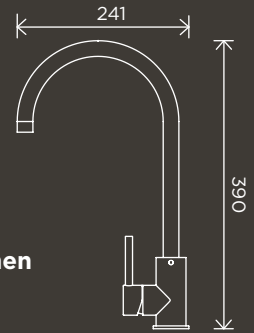

Outdoor Kitchen Mixer - SS316

MK10N-SS316

MR09N-R-SS316