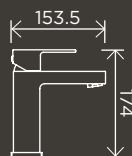

BASIN MIXERS

Square Basin Mixer

MB01

Round Basin Mixer

MB02