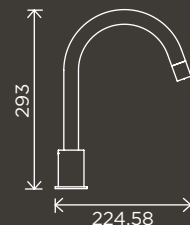

Deck Mounted Spout