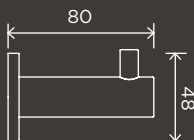

Outdoor Robe Hook - SS316

MR09N-R-SS316