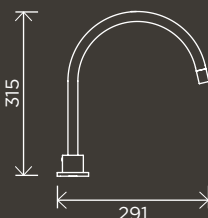

Square High-Rise Swivel Hob Spout

Round High-Rise Swivel Hob Spout