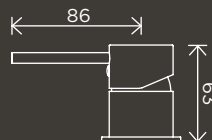

Hob Mounted Mixer

MW12