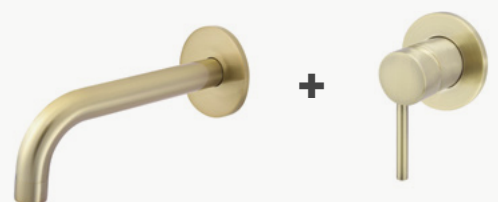

NEW

SWIVEL
FUNCTION

Wall Swivel Spout
MS16-PVDBB
RRP \$299

SWIVEL
FUNCTION

Round High-Rise Swivel Wall Spout
MS07-PVDBB
RRP \$319

SWIVEL
FUNCTION

Round High-Rise Swivel Hob Spout
MS08-PVDBB
RRP \$269
WELS 4-star;
6.5L/min. Reg: T41582

SWIVEL
FUNCTION

NEW

Deck Mounted Spout
MS11-PVDBB
RRP \$249
WELS 5-star;
6L/min. Reg: T42680

CHOOSE YOUR OWN SPOUT AND TAP COMBINATION

Meir offers a range of wall mounted taps and mixers that you can customise with your preferred spout. Whether its to pair with a basin or bath, there's an option to create your perfect look.