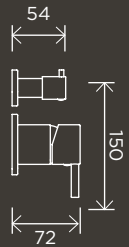

Round Diverter Mixer