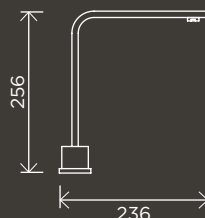

Square High-Rise Swivel Hob Spout