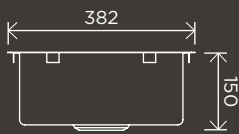

**Kitchen Sink - One and Half Bowl
670 x 440**

MKSP-D670440