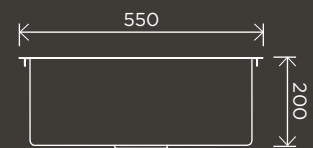

**Kitchen Sink - Single Bowl
550 x 450**

MKS-S550450