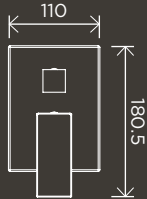

MW02

Round Diverter Mixer

MW07TS