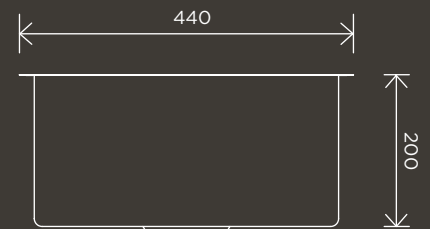

Outdoor Sink - SS316

MKS-S440440-SS316