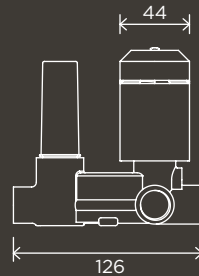

Diverter Mixer Body

MW27BDY

WALL & HOB TAPS

Square Quarter Turn Wall Top Assemblies

MW04

Round Quarter Turn Wall Top Assemblies

MW06

Closed Position