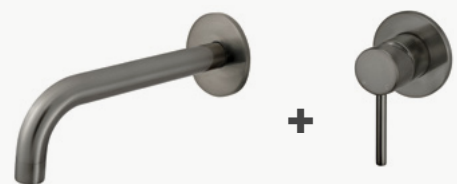

Wall Swivel Spout
 MS16-PVDGM
 RRP \$299

NEW

SWIVEL FUNCTION

SWIVEL FUNCTION

Round High-Rise Swivel Wall Spout
 MS07-PVDGM
 RRP \$319

SWIVEL FUNCTION

Round High-Rise Swivel Hob Spout
 MS08-PVDGM
 RRP \$269
 WELS 4-star;
 6.5L/min. Reg: T41582

SWIVEL FUNCTION

Deck Mounted Spout
 MS11-PVDGM
 RRP \$249
 WELS 5-star;
 6L/min. Reg: T42680

NEW

CHOOSE YOUR OWN SPOUT AND TAP COMBINATION

Meir offers a range of wall mounted taps and mixers that you can customise with your preferred spout. Whether its to pair with a basin or bath, there's an option to create your perfect look.