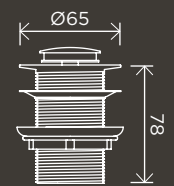

BATHROOM ACCESSORIES & HARDWARE

MR08

MTO01-R

MHT02B

MP05-R

MGA04N

MP04F-UNI-PVDBZ

MP04-A

MP04-B

MP04-B40

MP06-50

MP06-80

MP06-100

Shower Waste with Tile Insert 100mm Outlet

MP06N-T100

MGA02N

MGA03N

MGA01N

115.884.00.1N