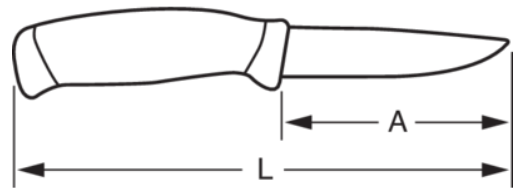

2444

**Multipurpose Tradesman Knives with
Dual-Component Handle - 15
Pcs/Counter Display**

PRODUCT DETAILS

- Comfortable two-component handle provides excellent grip
- Supplied with a practical sheath for belt carrying
- Robust multipurpose knife with a solid stainless steel blade
- 102 mm blade length
- 220 mm Overall product length
- Available in 15 pieces per counter display
- Sold in a retail pack

Follow the Fish!

PRODUCT ATTRIBUTES

Product	L	A	
2444	220 mm	100 mm	100 g