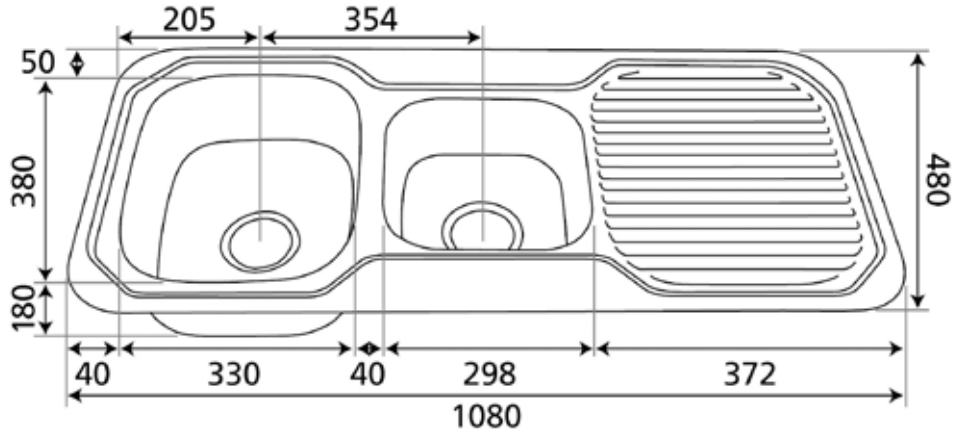

KITCHEN COLLECTION
NuGleam™ by Everhard 1080 Kitchen Sink

IMAGE	CODE	PRODUCT DESCRIPTION
	72104 73104 73105	NuGleam™ 1080 Unpunched Kitchen Sink NuGleam™ 1080 Right Hand Bowl Kitchen Sink NuGleam™ 1080 Left Hand Bowl Kitchen Sink
	Sink: Thickness: Bowls: Litres: Drainer: Tap Hole: Waste: Warranty:	304 stainless steel 0.8mm 1 & ¾ bowls Large = 21L & Small = 9L Yes 35mm 90mm basket waste 25 Years
	Accessories:	Suitable for garbage disposal connection