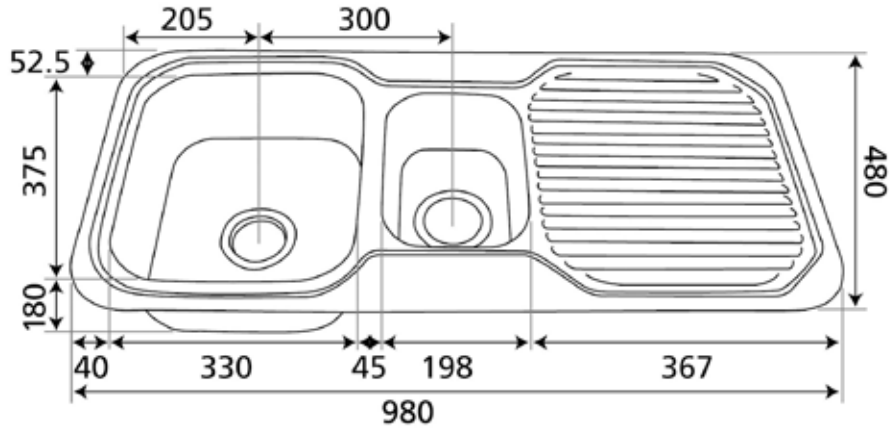

KITCHEN COLLECTION
NuGleam™ by Everhard 980 Kitchen Sink

IMAGE	CODE	PRODUCT DESCRIPTION
	72102 73102 73103	NuGleam™ 980 Unpunched Kitchen Sink NuGleam™ 980 Right Hand Bowl Kitchen Sink NuGleam™ 980 Left Hand Bowl Kitchen Sink
	Sink: Thickness: Bowls: Litres: Drainer: Tap Hole Waste: Warranty: Accessories:	304 stainless steel 0.8mm 1 & ½ bowls Large = 21L & Small = 9L Yes 35mm 90mm basket waste 25 Years Suitable for garbage disposal connection