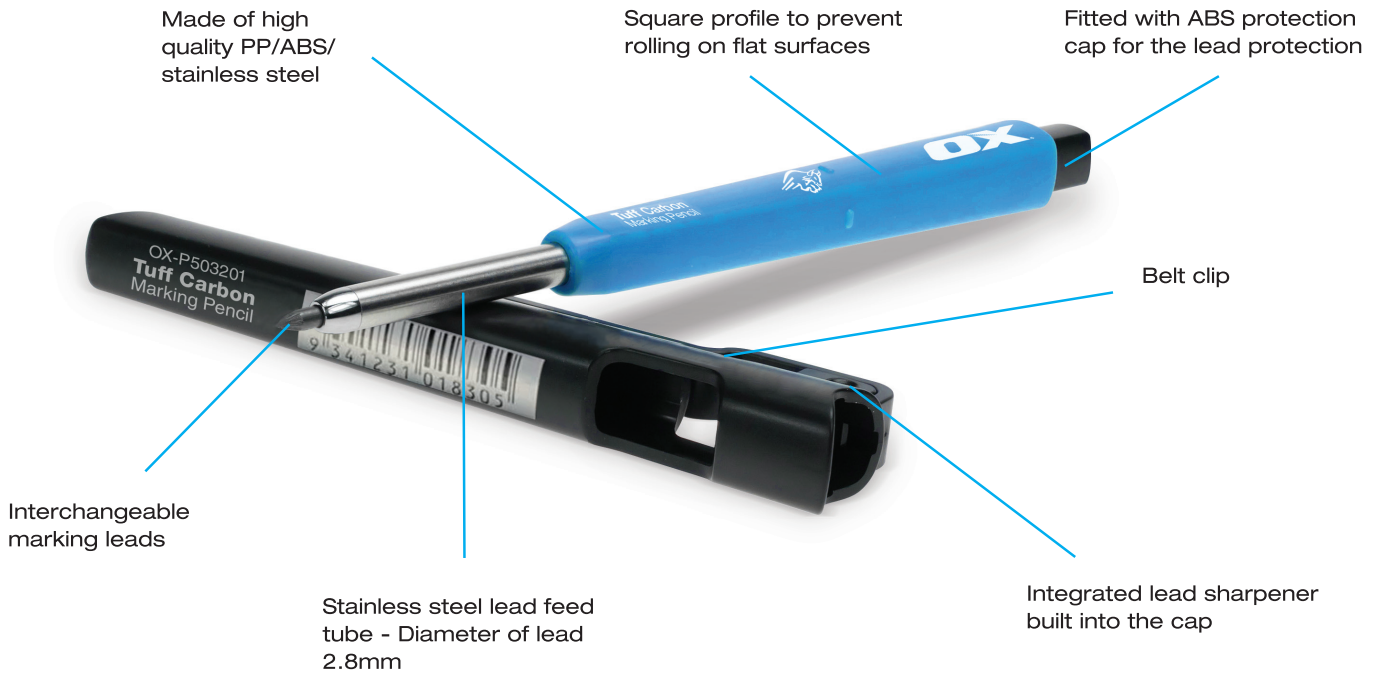

Layout Tools

WRITES ON MOST SURFACES

PRO TUFF CARBON MARKING PENCIL

FEATURES

- Belt clip
- Long life automatic marking pencil - automatic lead feed
- Made of high quality PP/ABS/stainless steel
- Fitted with ABS protection cap for the lead protection
- Stainless steel lead feed tube - diameter of lead 2.8mm
- Integrated lead sharpener built into the cap

Product code	Barcode	Size	Inner Qty	Outer Qty
OX-P503201	9341231018305	15mm	10	100