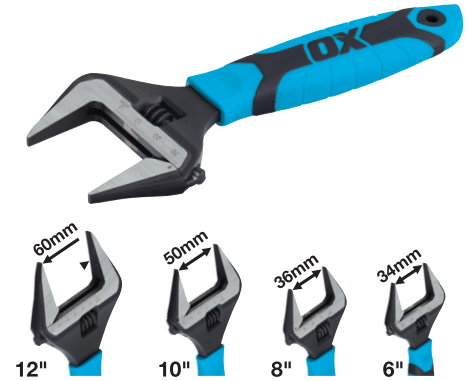

PRO ULTRA-WIDE JAW ADJUSTABLE WRENCH

FEATURES

- Ultra wide jaw opening
- Very slim head for access into tight spaces
- Precision hardened for durability
- Soft grip handle
- Measurement scale on jaw

Product code	Barcode	Size	Inner Qty	Outer Qty
OX-P324606	5060242337512	6" / 152mm	6	12
OX-P324608	5060242337529	8" / 200mm	4	12
OX-P324610	5060242337536	10" / 250mm	4	12
OX-P324612	5060242337543	12" / 300mm	4	12

PRO SLIM-JAW ADJUSTABLE WRENCH

FEATURES

- Ultra slim head for easy accessibility in the most confined spaces
- Double ended with a fixed jaw at one end for nuts, bars, screws etc.
- Precision hardened construction
- Measurement scale on jaw
- Special coating to eliminate rusting

Product code	Barcode	Size	Inner Qty	Outer Qty
OX-P560208	5060359918932	8" / 200mm	1	6

PRO ADJUSTABLE STUBBY WRENCH EXTRA WIDE JAW

FEATURES

- short handled wrench for access in restricted spaces
- 0 - 53mm ultra wide opening slim jaws
- Dipped handle for comfort
- Heavy duty build for long life

Product code	Barcode	Size	Inner Qty	Outer Qty
OX-P560507	5060530350735	7" / 180mm	6	36

PRO HEAVY DUTY SELF LOCKING WRENCH

FEATURES

- OX strength self locking grip
- Grips stainless steel tubes
- Super lightweight aluminium handle