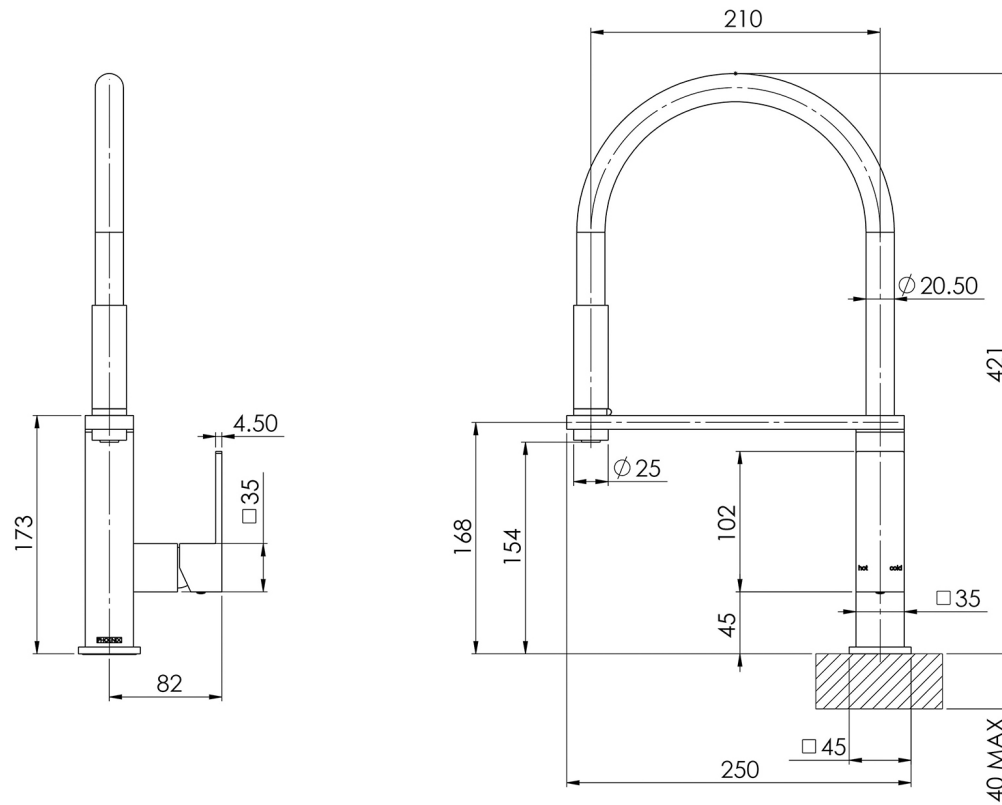

## VEZZ FLEXIBLE HOSE SINK MIXER SQUARE

## SPECIFICATIONS

Please visit <https://www.phoenixtapware.com.au/warranty> to view the full warranty

While we aim to ensure the specifications shown are correct at time of printing, Phoenix Tapware reserves the right to make modifications without prior notice. Always use the physical product measurements for mark-ups and roughing-in as the line drawing shown may differ from the actual product over time. All measurements are shown in millimetres. Colours may vary from image shown.