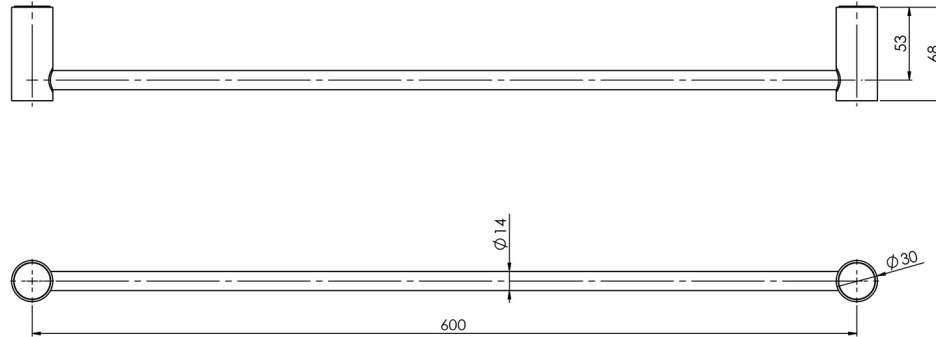

# VIVID SLIMLINE

VIVID SLIMLINE SINGLE TOWEL RAIL 600MM

## SPECIFICATIONS