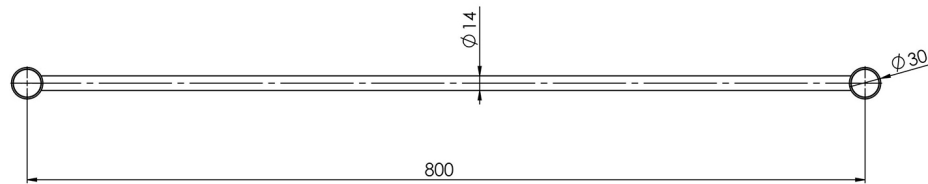

VIVID SLIMLINE

VIVID SLIMLINE SINGLE TOWEL RAIL 800MM

SPECIFICATIONS

AVAILABLE IN

111-8030-00
Chrome

111-8030-40
Brushed Nickel

111-8030-31
Brushed Carbon

111-8030-10
Matte Black

111-8030-12
Brushed Gold

INFORMATION

MAINTENANCE AND CARE:

- All surfaces should be cleaned with mild liquid detergent or soap and water.
- Do not use cream cleaners or citrus based cleaning products, as they are abrasive.
- Use of unsuitable cleaning agents may damage the surface.
- Any damage caused in this way will not be covered by warranty.

Please visit <https://www.phoenixtapware.com.au/warranty> to view the full warranty

While we aim to ensure the specifications shown are correct at time of printing, Phoenix Tapware reserves the right to make modifications without prior notice. Always use the physical product measurements for mark-ups and roughing-in as the line drawing shown may differ from the actual product over time. All measurements are shown in millimetres. Colours may vary from image shown.

Ph: +61 3 9780 4200
14/03/2024
[phoenixtapware.com.au](https://www.phoenixtapware.com.au)