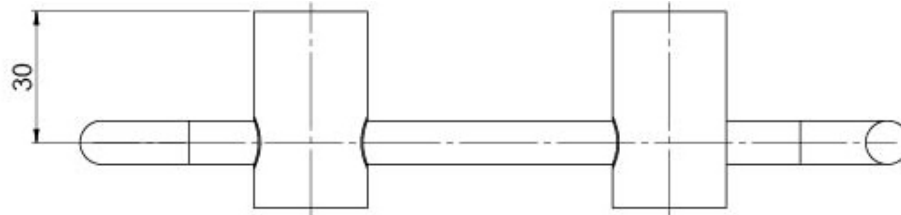

VIVID SLIMLINE

VIVID SLIMLINE TOILET ROLL HOLDER

SPECIFICATIONS

AVAILABLE IN

111-8200-00
Chrome

111-8200-40
Brushed Nickel

111-8200-31
Brushed Carbon

111-8200-10
Matte Black