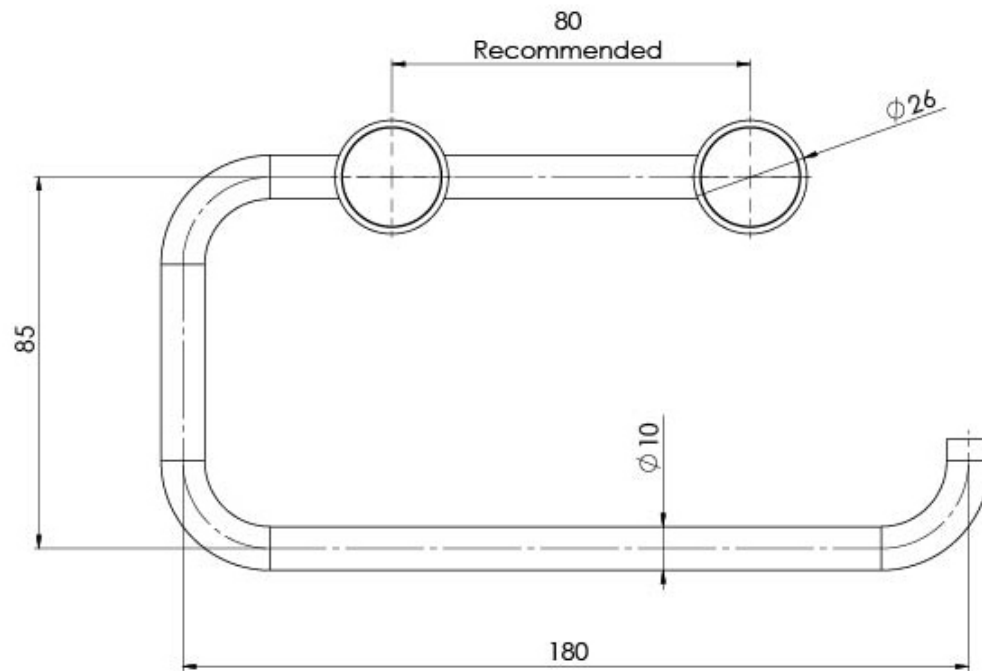

VIVID SLIMLINE

VIVID SLIMLINE TOILET ROLL HOLDER

SPECIFICATIONS

AVAILABLE IN

111-8200-00
Chrome

111-8200-40
Brushed Nickel

111-8200-31
Brushed Carbon

111-8200-10
Matte Black