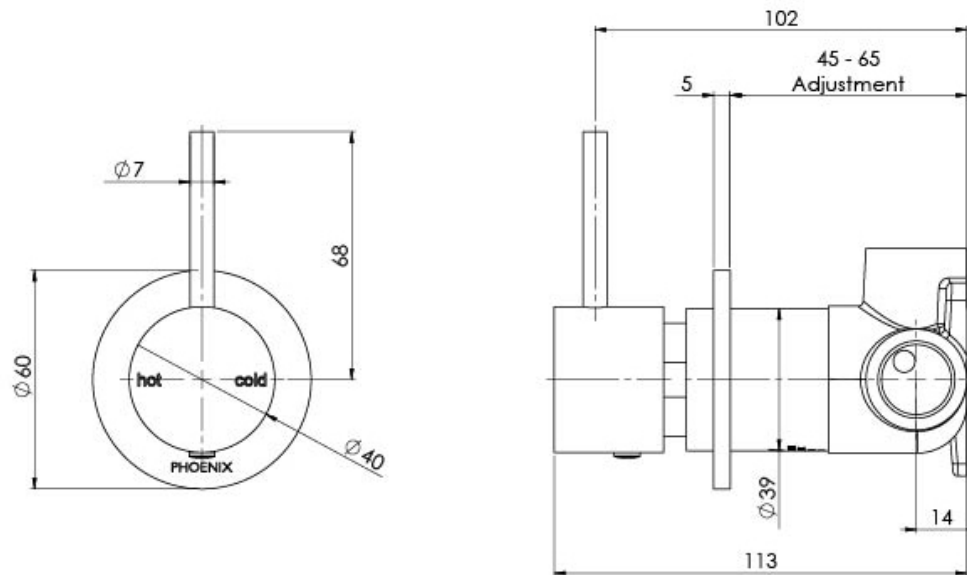

VIVID SLIMLINE UP

VIVID SLIMLINE UP SHOWER / WALL MIXER

SPECIFICATIONS

AVAILABLE IN

112-7800-00
Chrome

112-7800-40
Brushed Nickel

112-7800-30
Gun Metal

112-7800-10
Matte Black

Please visit <https://www.phoenixtapware.com.au/warranty> to view the full warranty

While we aim to ensure the specifications shown are correct at time of printing, Phoenix Tapware reserves the right to make modifications without prior notice. Always use the physical product measurements for mark-ups and roughing-in as the line drawing shown may differ from the actual product over time. All measurements are shown in millimetres. Colours may vary from image shown.