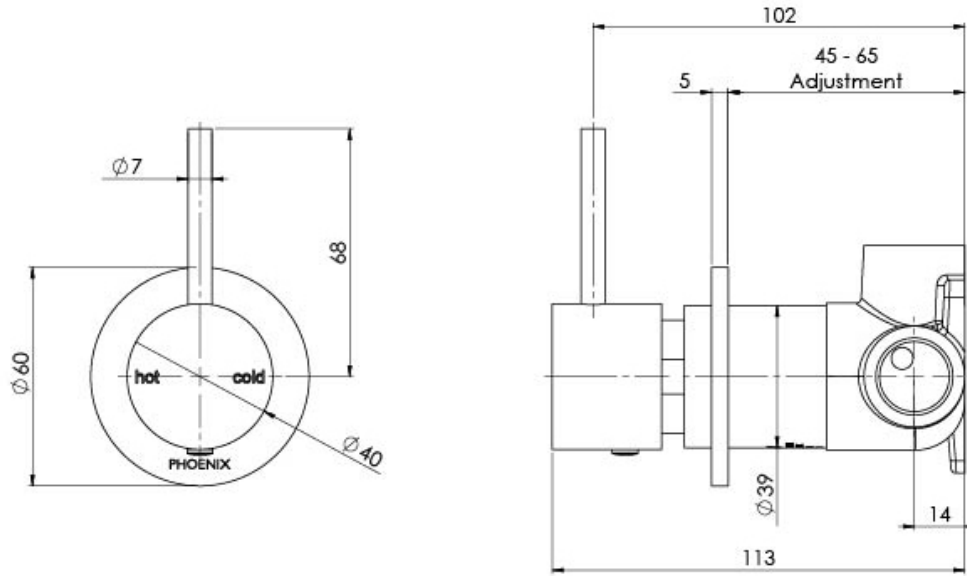

## SPECIFICATIONS

Please visit <https://www.phoenixtapware.com.au/warranty> to view the full warranty

While we aim to ensure the specifications shown are correct at time of printing, Phoenix Tapware reserves the right to make modifications without prior notice. Always use the physical product measurements for mark-ups and roughing-in as the line drawing shown may differ from the actual product over time. All measurements are shown in millimetres. Colours may vary from image shown.