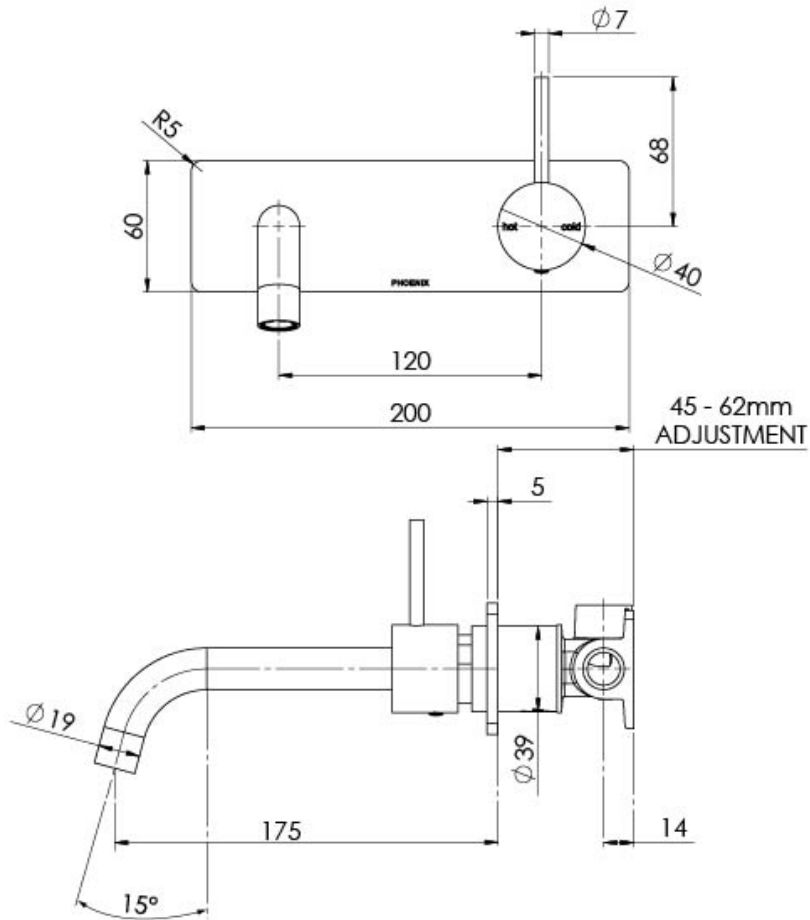

VIVID SLIMLINE UP

VIVID SLIMLINE UP BASIN / BATH WALL MIXER SET

SPECIFICATIONS

AVAILABLE IN

112-7813-00
Chrome

112-7813-40
Brushed Nickel

112-7813-30
Gun Metal

112-7813-10
Matte Black

Please visit <https://www.phoenixtapware.com.au/warranty> to view the full warranty

While we aim to ensure the specifications shown are correct at time of printing, Phoenix Tapware reserves the right to make modifications without prior notice. Always use the physical product measurements for mark-ups and roughing-in as the line drawing shown may differ from the actual product over time. All measurements are shown in millimetres. Colours may vary from image shown.