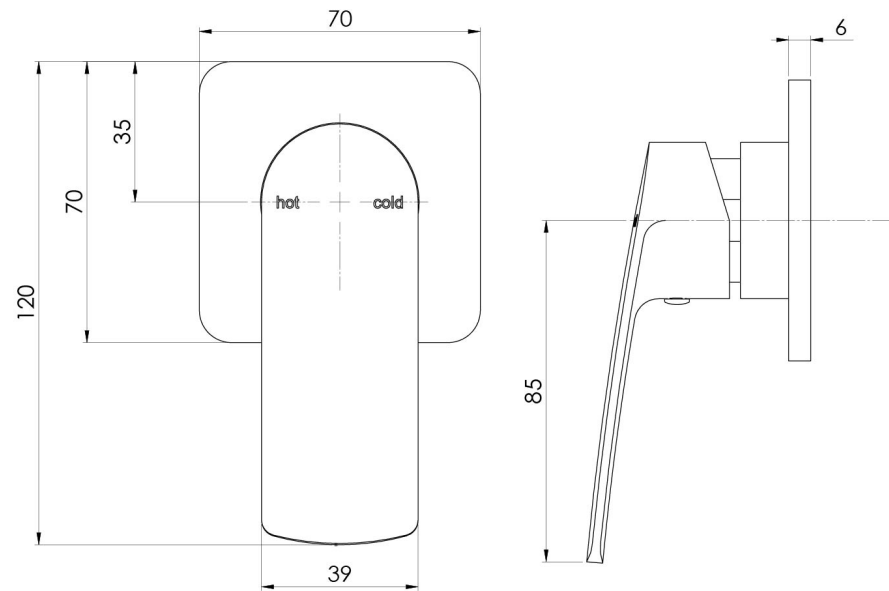

## MEKKO SWITCHMIX SHOWER / WALL MIXER FIT-OFF KIT

## SPECIFICATIONS

Please visit <https://www.phoenixtapware.com.au/warranty> to view the full warranty

While we aim to ensure the specifications shown are correct at time of printing, Phoenix Tapware reserves the right to make modifications without prior notice. Always use the physical product measurements for mark-ups and roughing-in as the line drawing shown may differ from the actual product over time. All measurements are shown in millimetres. Colours may vary from image shown.