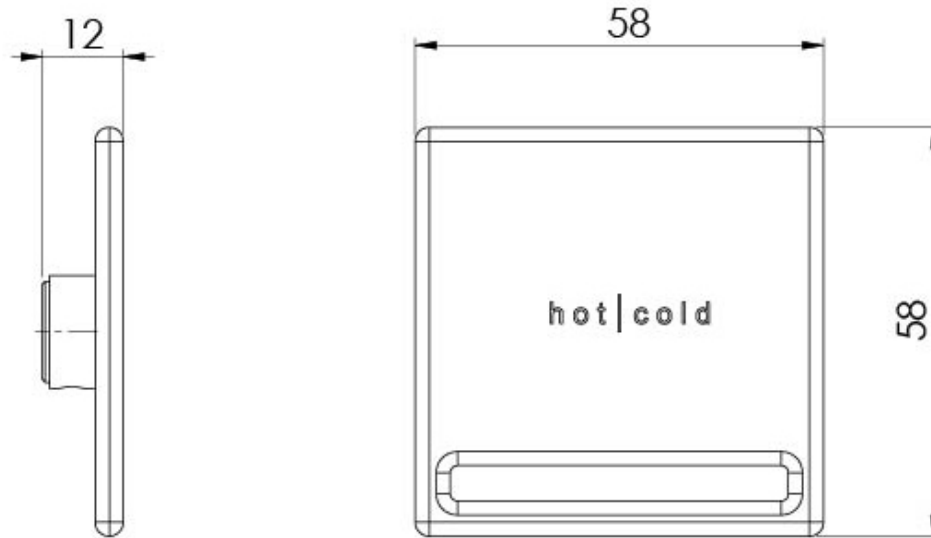

ZIMI

ZIMI WALL MIXER HANDLE ONLY

SPECIFICATIONS

AVAILABLE IN

116-9002-00
Chrome

116-9002-40
Brushed Nickel

116-9002-10
Matte Black

116-9002-81
Cool Grey