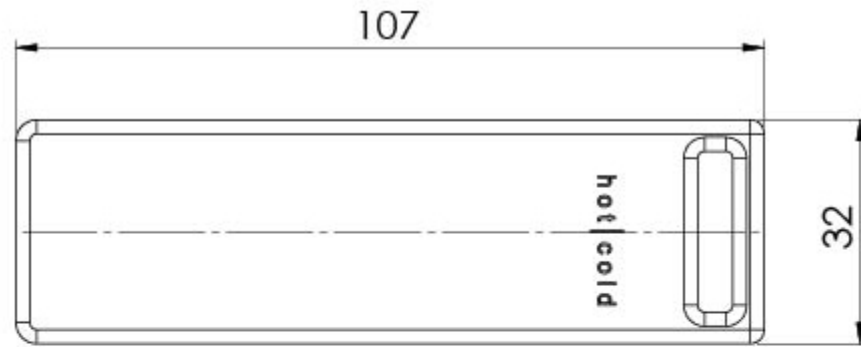

ZIMI

ZIMI SINK MIXER HANDLE ONLY

SPECIFICATIONS

AVAILABLE IN

116-9003-00
Chrome

116-9003-40
Brushed Nickel

116-9003-10
Matte Black

116-9003-81
Cool Grey

116-9003-80
Matte White

116-9003-82
Oatmeal

116-9003-83
Blush Pink

116-9003-84
Sage Green

116-9003-85
Powder Blue

INFORMATION

MAINTENANCE AND CARE:

- All surfaces should be cleaned with mild liquid detergent or soap and water.
- Do not use cream cleaners or citrus based cleaning products, as they are abrasive.
- Use of unsuitable cleaning agents may damage the surface.
- Any damage caused in this way will not be covered by warranty.

Please visit <https://www.phoenixtapware.com.au/warranty> to view the full warranty

While we aim to ensure the specifications shown are correct at time of printing, Phoenix Tapware reserves the right to make modifications without prior notice. Always use the physical product measurements for mark-ups and roughing-in as the line drawing shown may differ from the actual product over time. All measurements are shown in millimetres. Colours may vary from image shown.

Ph: +61 3 9780 4200
14/03/2024
[phoenixtapware.com.au](https://www.phoenixtapware.com.au)