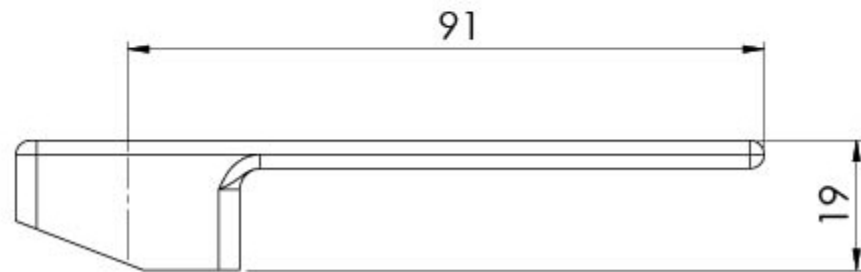

ZIMI

ZIMI SINK MIXER HANDLE ONLY

SPECIFICATIONS

AVAILABLE IN

116-9003-00
Chrome

116-9003-40
Brushed Nickel

116-9003-10
Matte Black

116-9003-81
Cool Grey

116-9003-80
Matte White

116-9003-82
Oatmeal

116-9003-83
Blush Pink

116-9003-84
Sage Green

116-9003-85
Powder Blue

INFORMATION

MAINTENANCE AND CARE:

- All surfaces should be cleaned with mild liquid detergent or soap and water.
- Do not use cream cleaners or citrus based cleaning products, as they are abrasive.
- Use of unsuitable cleaning agents may damage the surface.
- Any damage caused in this way will not be covered by warranty.

Please visit <https://www.phoenixtapware.com.au/warranty> to view the full warranty

While we aim to ensure the specifications shown are correct at time of printing, Phoenix Tapware reserves the right to make modifications without prior notice. Always use the physical product measurements for mark-ups and roughing-in as the line drawing shown may differ from the actual product over time. All measurements are shown in millimetres. Colours may vary from image shown.

Ph: +61 3 9780 4200
14/03/2024
[phoenixtapware.com.au](https://www.phoenixtapware.com.au)