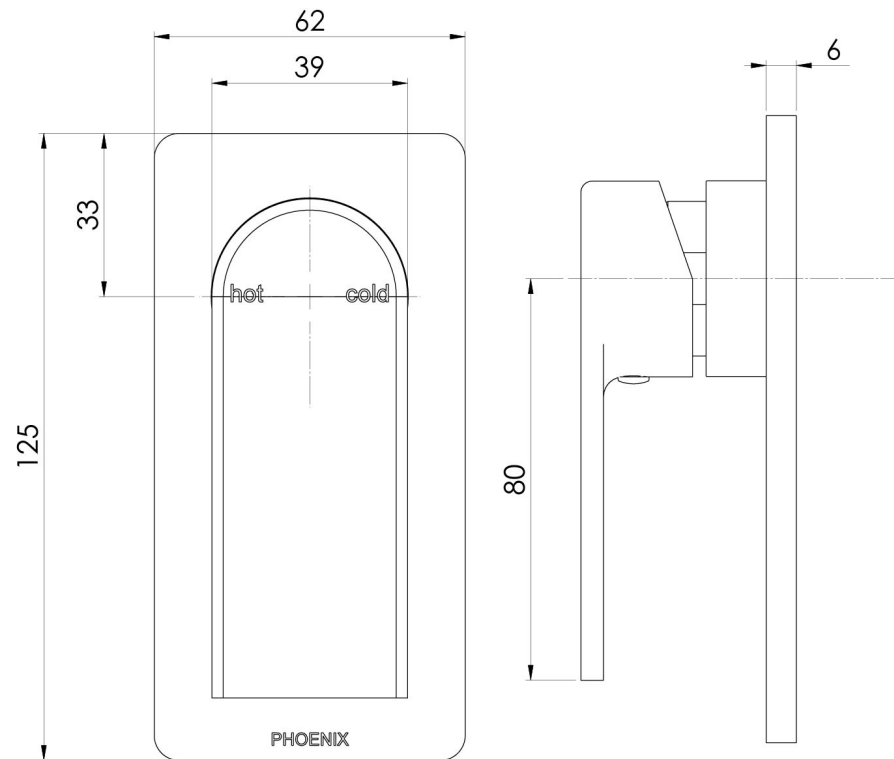

SWITCHMIX

TEEL SWITCHMIX SHOWER / WALL MIXER FIT-OFF KIT

SPECIFICATIONS

AVAILABLE IN

118-2805-00
Chrome

118-2805-40
Brushed Nickel

118-2805-31
Brushed Carbon

118-2805-10
Matte Black

Please visit <https://www.phoenixtapware.com.au/warranty> to view the full warranty

While we aim to ensure the specifications shown are correct at time of printing, Phoenix Tapware reserves the right to make modifications without prior notice. Always use the physical product measurements for mark-ups and roughing-in as the line drawing shown may differ from the actual product over time. All measurements are shown in millimetres. Colours may vary from image shown.