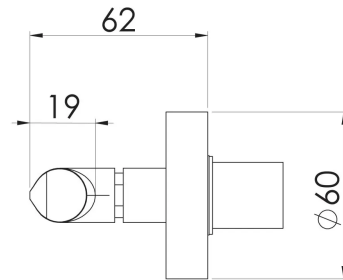

VIVID SLIMLINE PLUS

VIVID SLIMLINE PLUS LEVER WALL TOP ASSEMBLIES - LEAD FREE

SPECIFICATIONS

AVAILABLE IN

119-0601-00-1
Chrome

119-0601-40-1
Brushed Nickel

119-0601-31-1
Brushed Carbon

119-0601-10-1
Matte Black

Please visit <https://www.phoenixtapware.com.au/warranty> to view the full warranty

While we aim to ensure the specifications shown are correct at time of printing, Phoenix Tapware reserves the right to make modifications without prior notice. Always use the physical product measurements for mark-ups and roughing-in as the line drawing shown may differ from the actual product over time. All measurements are shown in millimetres. Colours may vary from image shown.