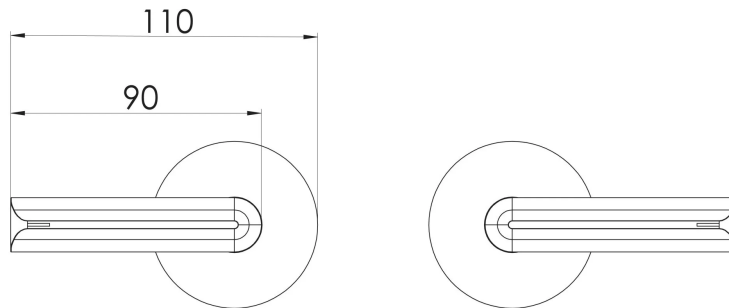

VIVID SLIMLINE PLUS

VIVID SLIMLINE PLUS LEVER WALL TOP ASSEMBLIES - LEAD FREE

SPECIFICATIONS

AVAILABLE IN

119-0601-00-1
Chrome

119-0601-40-1
Brushed Nickel

119-0601-31-1
Brushed Carbon

119-0601-10-1
Matte Black

Please visit <https://www.phoenixtapware.com.au/warranty> to view the full warranty

While we aim to ensure the specifications shown are correct at time of printing, Phoenix Tapware reserves the right to make modifications without prior notice. Always use the physical product measurements for mark-ups and roughing-in as the line drawing shown may differ from the actual product over time. All measurements are shown in millimetres. Colours may vary from image shown.