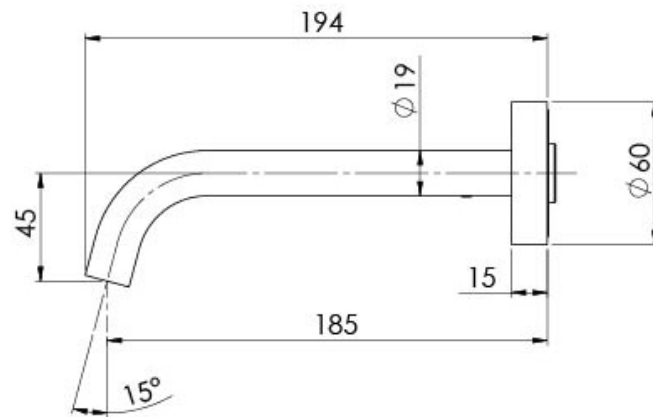

VIVID SLIMLINE PLUS

VIVID SLIMLINE PLUS WALL BASIN / BATH OUTLET 180MM

SPECIFICATIONS

AVAILABLE IN

119-0810-00
Chrome

119-0810-40
Brushed Nickel

119-0810-30
Gun Metal

119-0810-31
Brushed Carbon

119-0810-10
Matte Black

119-0810-12
Brushed Gold

INFORMATION

Temperature Rating
1 - 75°C

Pressure Rating
150 - 500kPa

MAINTENANCE AND CARE:

- All surfaces should be cleaned with mild liquid detergent or soap and water.
- Do not use cream cleaners or citrus based cleaning products, as they are abrasive.
- Use of unsuitable cleaning agents may damage the surface.
- Any damage caused in this way will not be covered by warranty.

Please visit <https://www.phoenixtapware.com.au/warranty> to view the full warranty

While we aim to ensure the specifications shown are correct at time of printing, Phoenix Tapware reserves the right to make modifications without prior notice. Always use the physical product measurements for mark-ups and roughing-in as the line drawing shown may differ from the actual product over time. All measurements are shown in millimetres. Colours may vary from image shown.