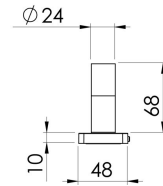

ENVIRO316

ENVIRO316 SINGLE TOWEL RAIL 800MM

SPECIFICATIONS

AVAILABLE IN

128-8030-51
Stainless Steel

INFORMATION

MAINTENANCE AND CARE:

- All surfaces should be cleaned with mild liquid detergent or soap and water.
- Do not use cream cleaners or citrus based cleaning products, as they are abrasive.
- Use of unsuitable cleaning agents may damage the surface.
- Any damage caused in this way will not be covered by warranty.