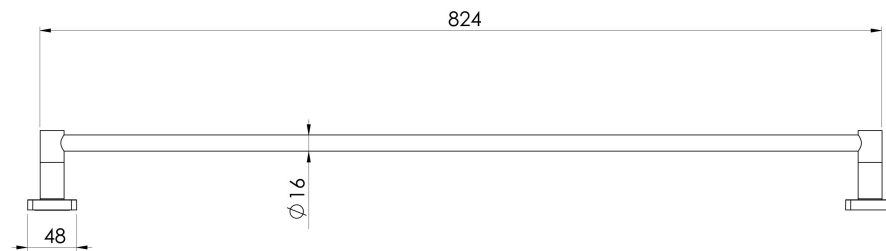

ENVIRO316

ENVIRO316 SINGLE TOWEL RAIL 800MM

SPECIFICATIONS

AVAILABLE IN

128-8030-51
Stainless Steel

INFORMATION

MAINTENANCE AND CARE:

- All surfaces should be cleaned with mild liquid detergent or soap and water.
- Do not use cream cleaners or citrus based cleaning products, as they are abrasive.
- Use of unsuitable cleaning agents may damage the surface.
- Any damage caused in this way will not be covered by warranty.