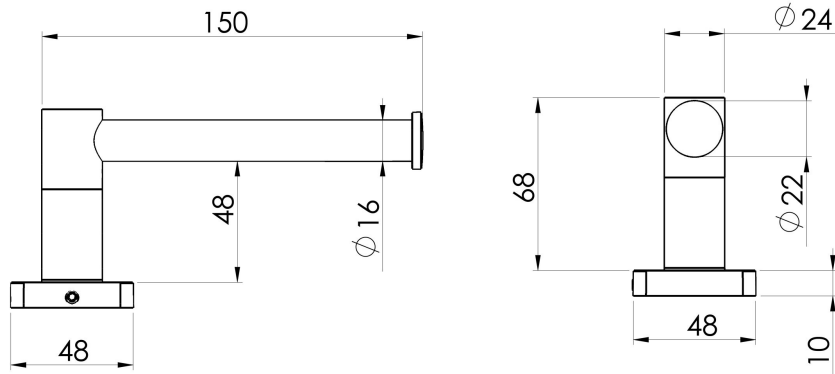

### AVAILABLE IN

128-8200-51  
Stainless Steel