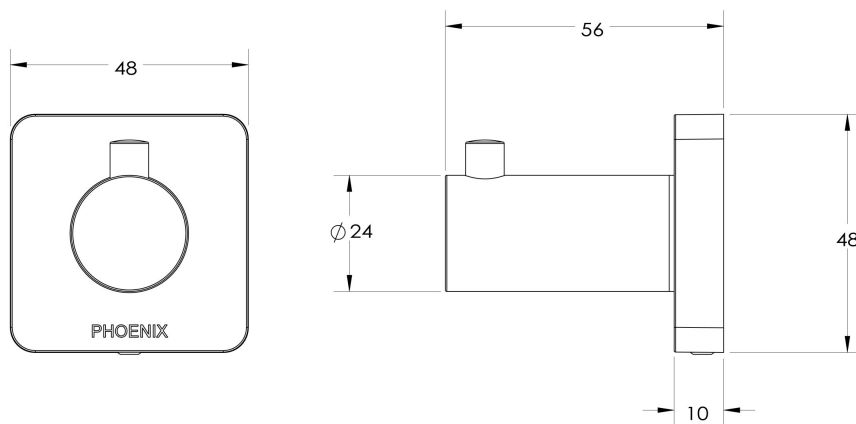

### AVAILABLE IN

128-8400-51  
Stainless Steel