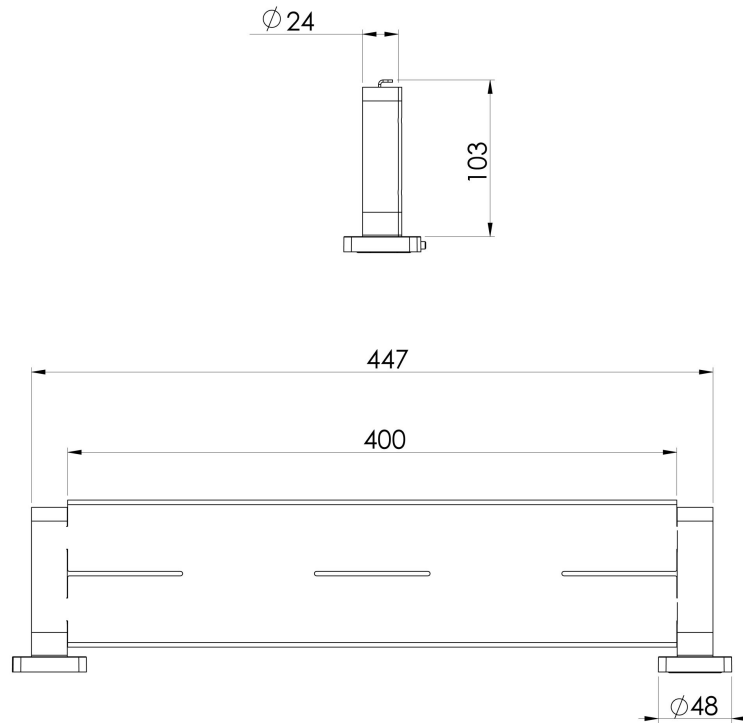

ENVIRO316

ENVIRO316 SHOWER SHELF

SPECIFICATIONS

AVAILABLE IN

128-8600-51
Stainless Steel

INFORMATION

MAINTENANCE AND CARE:

- All surfaces should be cleaned with mild liquid detergent or soap and water.
- Do not use cream cleaners or citrus based cleaning products, as they are abrasive.
- Use of unsuitable cleaning agents may damage the surface.
- Any damage caused in this way will not be covered by warranty.