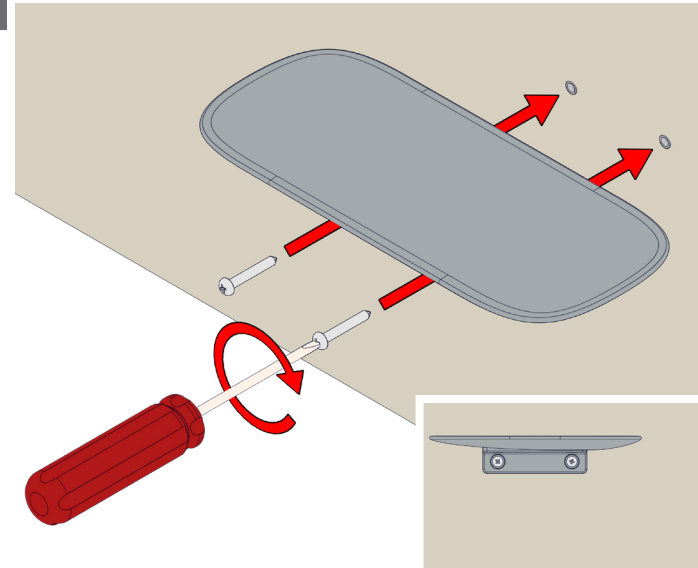

## MEASUREMENTS

Allow enough space to attach both shower shelves to wall.

## Plaster

1

Screw both Shower Shelves into wall.

Ensure they are level once installed.

2

3

**WARRANTY:**  
 Please refer to the full warranty statement enclosed with the product before installing.

**MAINTENANCE AND CARE:**