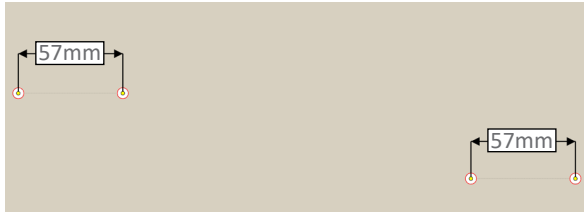

## MEASUREMENTS

Allow enough space to attach both shower shelves to wall.