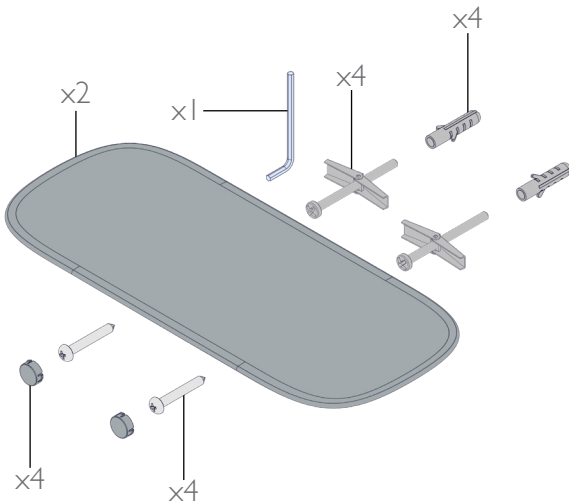

## MEASUREMENTS

Allow enough space to attach both shower shelves to wall.

## Plaster

1

Screw both Shower Shelves into wall.

Ensure they are level once installed.

2

3

**WARRANTY:**  
 Please refer to the full warranty statement enclosed with the product before installing.

**MAINTENANCE AND CARE:**