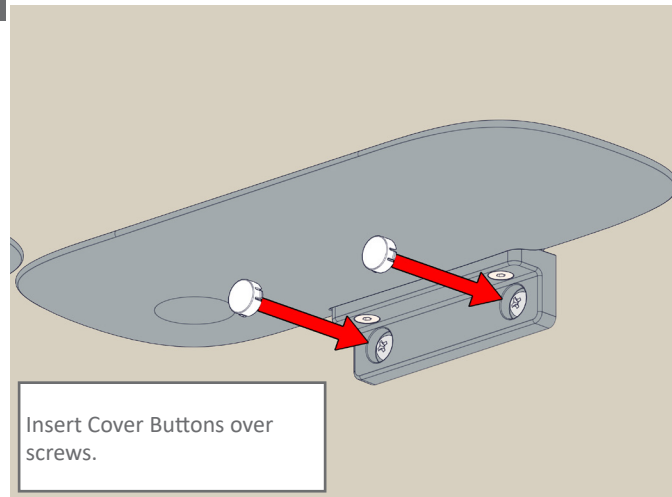

## MEASUREMENTS

Allow enough space to attach both shower shelves to wall.

## Plaster

1

Screw both Shower Shelves into wall.

Ensure they are level once installed.

2

3

**WARRANTY:**  
 Please refer to the full warranty statement enclosed with the product before installing.

**MAINTENANCE AND CARE:**